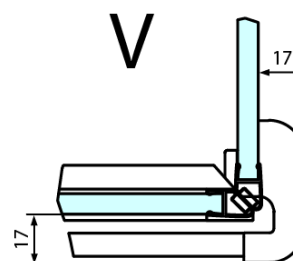

FORTIS obdĺžniková sprchová zástena 1000x1100 mm, R varianta

Dveře	A (mm)	B (mm)	C (mm)
FL1080	785-801	≈ 200	779-795
FL1090	885-901	≈ 300	879-895
FL1010	985-1001	≈ 400	979-995
FL1011	1085-1101	≈ 500	1079-1095
FL1012	1185-1201	≈ 600	1179-1195
FL1113	1285-1301	≈ 700	1279-1295
FL1114	1385-1401	≈ 800	1379-1395
FL1115	1485-1501	≈ 900	1479-1495

Boční stěna	E	D
FL3580	785-801	779-795
FL3590	885-901	879-895
FL3510	985-1001	979-995
FL3511	1085-1101	1079-1095
FL3512	1185-1201	1179-1195