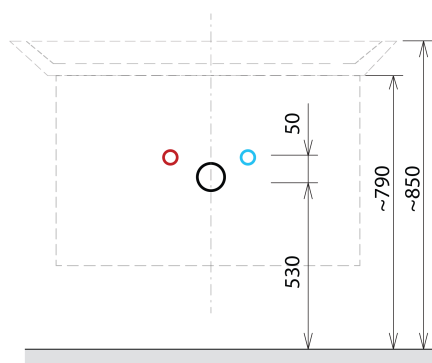

Installation of drain + hot & cold water pipes