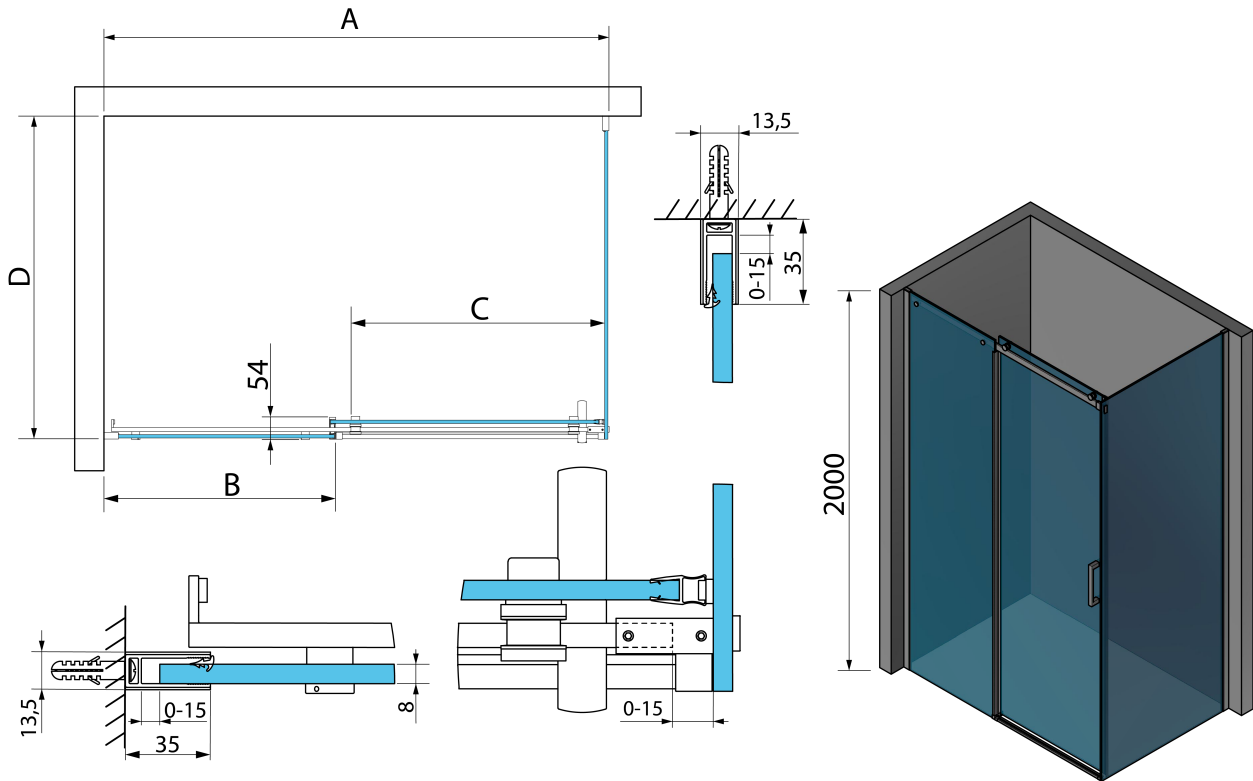

Wykończenie szkła: Antidrop

Grubość szkła: 8 mm

Właściwości: Bezprofilowe

Waga / szt.: 78.1 kg

Opakowanie: 3 szt.

Gwarancja: 2 lata

Karta techniczna

| MODEL | A | B | C | D |
|-------------|-----------|-------|-------|---------|
| TL1070-500x | 990-1020 | 458mm | 396mm | 680-695 |
| TL1080-500x | 990-1020 | 458mm | 396mm | 780-795 |
| TL1090-500x | 990-1020 | 458mm | 396mm | 880-895 |
| TL1010-500x | 990-1020 | 458mm | 396mm | 980-995 |
| TL1170-500x | 1090-1110 | 508mm | 446mm | 680-695 |
| TL1180-500x | 1090-1110 | 508mm | 446mm | 780-795 |
| TL1190-500x | 1090-1110 | 508mm | 446mm | 880-895 |
| TL1110-500x | 1090-1110 | 508mm | 446mm | 980-995 |
| TL1270-500x | 1190-1210 | 558mm | 496mm | 680-695 |
| TL1280-500x | 1190-1210 | 558mm | 496mm | 780-795 |
| TL1290-500x | 1190-1210 | 558mm | 496mm | 880-895 |
| TL1210-500x | 1190-1210 | 558mm | 496mm | 980-995 |
| TL1370-500x | 1290-1310 | 608mm | 546mm | 680-695 |
| TL1380-500x | 1290-1310 | 608mm | 546mm | 780-795 |

| MODEL | A | B | C | D |
|-------------|-----------|-------|-------|---------|
| TL1390-500x | 1290-1310 | 608mm | 546mm | 880-895 |
| TL1310-500x | 1290-1310 | 608mm | 546mm | 980-995 |
| TL1470-500x | 1390-1410 | 658mm | 596mm | 680-695 |
| TL1480-500x | 1390-1410 | 658mm | 596mm | 780-795 |
| TL1490-500x | 1390-1410 | 658mm | 596mm | 880-895 |
| TL1410-500x | 1390-1410 | 658mm | 596mm | 980-995 |
| TL1570-500x | 1490-1510 | 708mm | 646mm | 680-695 |
| TL1580-500x | 1490-1510 | 708mm | 646mm | 780-795 |
| TL1590-500x | 1490-1510 | 708mm | 646mm | 880-895 |
| TL1510-500x | 1490-1510 | 708mm | 646mm | 980-995 |
| TL1670-500x | 1590-1610 | 808mm | 646mm | 680-695 |
| TL1680-500x | 1590-1610 | 808mm | 646mm | 780-795 |
| TL1690-500x | 1590-1610 | 808mm | 646mm | 880-895 |
| TL1610-500x | 1590-1610 | 808mm | 646mm | 980-995 |