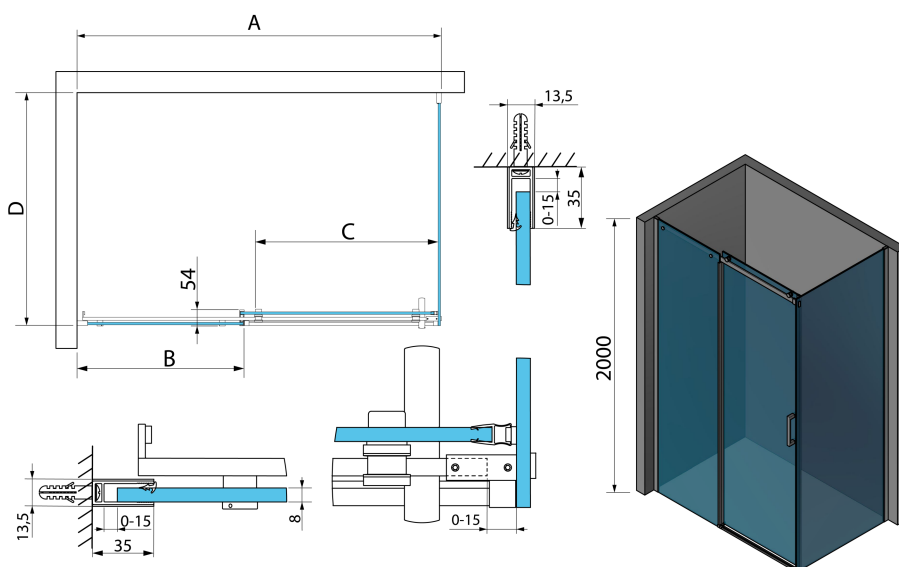

## THRON ROUND kabina prysznicowa 1100x700mm

Kod: TL1170-5005

### Rozmiary

Szerokość: 1100 mm  
Wysokość: 2000 mm  
Głębokość: 700 mm

## Karta techniczna

MODEL	A	B	C	D
TL1070-500x	990-1020	458mm	396mm	680-695
TL1080-500x	990-1020	458mm	396mm	780-795
TL1090-500x	990-1020	458mm	396mm	880-895
TL1010-500x	990-1020	458mm	396mm	980-995
TL1170-500x	1090-1110	508mm	446mm	680-695
TL1180-500x	1090-1110	508mm	446mm	780-795
TL1190-500x	1090-1110	508mm	446mm	880-895
TL1110-500x	1090-1110	508mm	446mm	980-995
TL1270-500x	1190-1210	558mm	496mm	680-695
TL1280-500x	1190-1210	558mm	496mm	780-795
TL1290-500x	1190-1210	558mm	496mm	880-895
TL1210-500x	1190-1210	558mm	496mm	980-995
TL1370-500x	1290-1310	608mm	546mm	680-695
TL1380-500x	1290-1310	608mm	546mm	780-795

MODEL	A	B	C	D
TL1390-500x	1290-1310	608mm	546mm	880-895
TL1310-500x	1290-1310	608mm	546mm	980-995
TL1470-500x	1390-1410	658mm	596mm	680-695
TL1480-500x	1390-1410	658mm	596mm	780-795
TL1490-500x	1390-1410	658mm	596mm	880-895
TL1410-500x	1390-1410	658mm	596mm	980-995
TL1570-500x	1490-1510	708mm	646mm	680-695
TL1580-500x	1490-1510	708mm	646mm	780-795
TL1590-500x	1490-1510	708mm	646mm	880-895
TL1510-500x	1490-1510	708mm	646mm	980-995
TL1670-500x	1590-1610	808mm	646mm	680-695
TL1680-500x	1590-1610	808mm	646mm	780-795
TL1690-500x	1590-1610	808mm	646mm	880-895
TL1610-500x	1590-1610	808mm	646mm	980-995