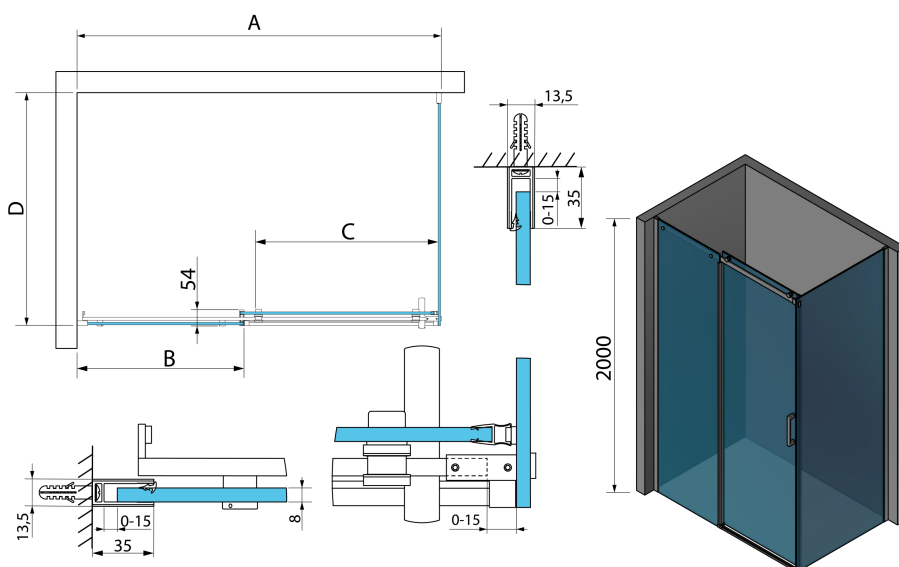

THRON ROUND kabina prysznicowa 1000x900mm

Kod: TL1090-5005

Rozmiary

Szerokość: 1000 mm
Wysokość: 2000 mm
Głębokość: 900 mm

Właściwości

Gwarancja: 2 lata

Karta techniczna

| MODEL | A | B | C | D |
|-------------|-----------|-------|-------|---------|
| TL1070-500x | 990-1020 | 458mm | 396mm | 680-695 |
| TL1080-500x | 990-1020 | 458mm | 396mm | 780-795 |
| TL1090-500x | 990-1020 | 458mm | 396mm | 880-895 |
| TL1010-500x | 990-1020 | 458mm | 396mm | 980-995 |
| TL1170-500x | 1090-1110 | 508mm | 446mm | 680-695 |
| TL1180-500x | 1090-1110 | 508mm | 446mm | 780-795 |
| TL1190-500x | 1090-1110 | 508mm | 446mm | 880-895 |
| TL1110-500x | 1090-1110 | 508mm | 446mm | 980-995 |
| TL1270-500x | 1190-1210 | 558mm | 496mm | 680-695 |
| TL1280-500x | 1190-1210 | 558mm | 496mm | 780-795 |
| TL1290-500x | 1190-1210 | 558mm | 496mm | 880-895 |
| TL1210-500x | 1190-1210 | 558mm | 496mm | 980-995 |
| TL1370-500x | 1290-1310 | 608mm | 546mm | 680-695 |
| TL1380-500x | 1290-1310 | 608mm | 546mm | 780-795 |

| MODEL | A | B | C | D |
|-------------|-----------|-------|-------|---------|
| TL1390-500x | 1290-1310 | 608mm | 546mm | 880-895 |
| TL1310-500x | 1290-1310 | 608mm | 546mm | 980-995 |
| TL1470-500x | 1390-1410 | 658mm | 596mm | 680-695 |
| TL1480-500x | 1390-1410 | 658mm | 596mm | 780-795 |
| TL1490-500x | 1390-1410 | 658mm | 596mm | 880-895 |
| TL1410-500x | 1390-1410 | 658mm | 596mm | 980-995 |
| TL1570-500x | 1490-1510 | 708mm | 646mm | 680-695 |
| TL1580-500x | 1490-1510 | 708mm | 646mm | 780-795 |
| TL1590-500x | 1490-1510 | 708mm | 646mm | 880-895 |
| TL1510-500x | 1490-1510 | 708mm | 646mm | 980-995 |
| TL1670-500x | 1590-1610 | 808mm | 646mm | 680-695 |
| TL1680-500x | 1590-1610 | 808mm | 646mm | 780-795 |
| TL1690-500x | 1590-1610 | 808mm | 646mm | 880-895 |
| TL1610-500x | 1590-1610 | 808mm | 646mm | 980-995 |