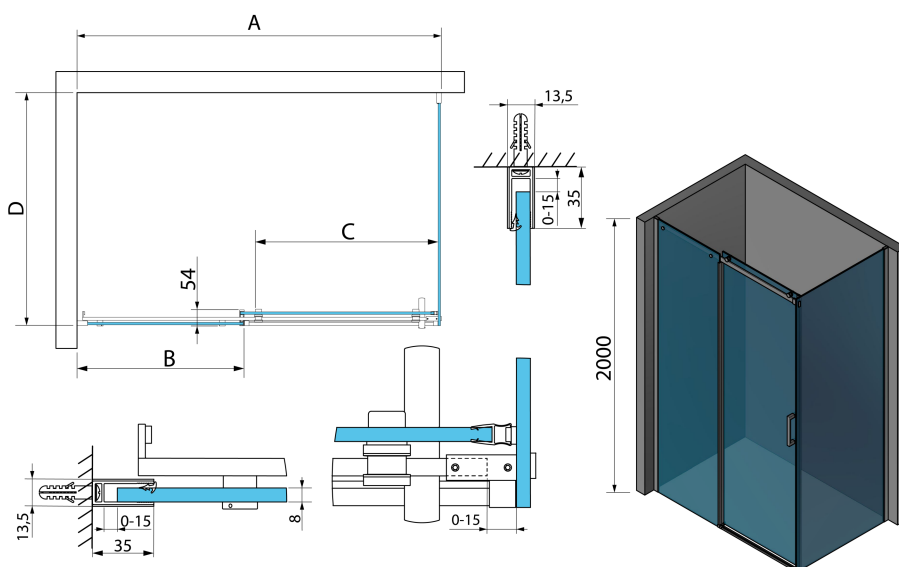

THRON ROUND kabina prysznicowa 1000x700mm

Kod: TL1070-5005

Rozmiary

Szerokość: 1000 mm
 Wysokość: 2000 mm
 Głębokość: 700 mm

Właściwości

Gwarancja: 2 lata

Karta techniczna

| MODEL | A | B | C | D |
|-------------|-----------|-------|-------|---------|
| TL1070-500x | 990-1020 | 458mm | 396mm | 680-695 |
| TL1080-500x | 990-1020 | 458mm | 396mm | 780-795 |
| TL1090-500x | 990-1020 | 458mm | 396mm | 880-895 |
| TL1010-500x | 990-1020 | 458mm | 396mm | 980-995 |
| TL1170-500x | 1090-1110 | 508mm | 446mm | 680-695 |
| TL1180-500x | 1090-1110 | 508mm | 446mm | 780-795 |
| TL1190-500x | 1090-1110 | 508mm | 446mm | 880-895 |
| TL1110-500x | 1090-1110 | 508mm | 446mm | 980-995 |
| TL1270-500x | 1190-1210 | 558mm | 496mm | 680-695 |
| TL1280-500x | 1190-1210 | 558mm | 496mm | 780-795 |
| TL1290-500x | 1190-1210 | 558mm | 496mm | 880-895 |
| TL1210-500x | 1190-1210 | 558mm | 496mm | 980-995 |
| TL1370-500x | 1290-1310 | 608mm | 546mm | 680-695 |
| TL1380-500x | 1290-1310 | 608mm | 546mm | 780-795 |

| MODEL | A | B | C | D |
|-------------|-----------|-------|-------|---------|
| TL1390-500x | 1290-1310 | 608mm | 546mm | 880-895 |
| TL1310-500x | 1290-1310 | 608mm | 546mm | 980-995 |
| TL1470-500x | 1390-1410 | 658mm | 596mm | 680-695 |
| TL1480-500x | 1390-1410 | 658mm | 596mm | 780-795 |
| TL1490-500x | 1390-1410 | 658mm | 596mm | 880-895 |
| TL1410-500x | 1390-1410 | 658mm | 596mm | 980-995 |
| TL1570-500x | 1490-1510 | 708mm | 646mm | 680-695 |
| TL1580-500x | 1490-1510 | 708mm | 646mm | 780-795 |
| TL1590-500x | 1490-1510 | 708mm | 646mm | 880-895 |
| TL1510-500x | 1490-1510 | 708mm | 646mm | 980-995 |
| TL1670-500x | 1590-1610 | 808mm | 646mm | 680-695 |
| TL1680-500x | 1590-1610 | 808mm | 646mm | 780-795 |
| TL1690-500x | 1590-1610 | 808mm | 646mm | 880-895 |
| TL1610-500x | 1590-1610 | 808mm | 646mm | 980-995 |