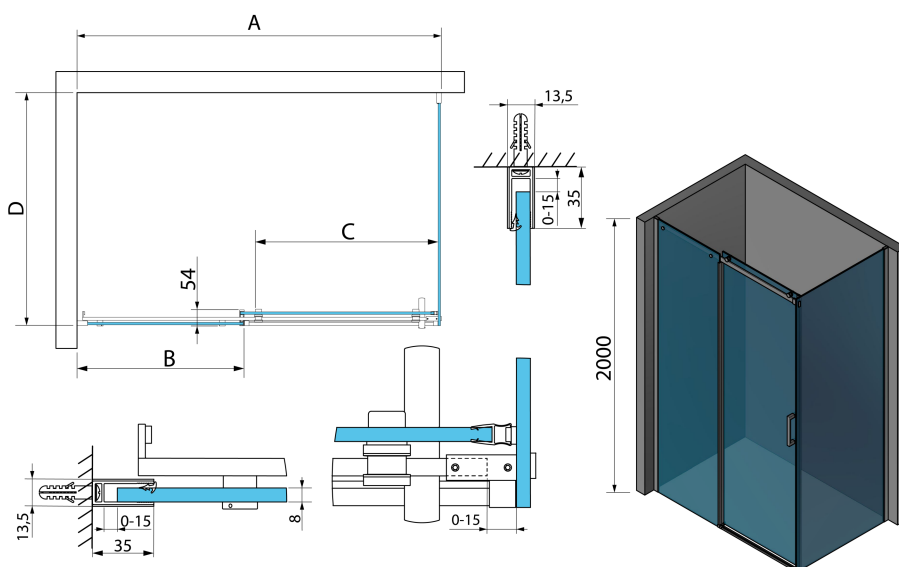

## THRON ROUND kabina prysznicowa 1000x1000mm

Kod: TL1010-5005

### Rozmiary

Szerokość: 1000 mm  
Wysokość: 2000 mm  
Głębokość: 1000 mm

## Karta techniczna

MODEL	A	B	C	D
TL1070-500x	990-1020	458mm	396mm	680-695
TL1080-500x	990-1020	458mm	396mm	780-795
TL1090-500x	990-1020	458mm	396mm	880-895
TL1010-500x	990-1020	458mm	396mm	980-995
TL1170-500x	1090-1110	508mm	446mm	680-695
TL1180-500x	1090-1110	508mm	446mm	780-795
TL1190-500x	1090-1110	508mm	446mm	880-895
TL1110-500x	1090-1110	508mm	446mm	980-995
TL1270-500x	1190-1210	558mm	496mm	680-695
TL1280-500x	1190-1210	558mm	496mm	780-795
TL1290-500x	1190-1210	558mm	496mm	880-895
TL1210-500x	1190-1210	558mm	496mm	980-995
TL1370-500x	1290-1310	608mm	546mm	680-695
TL1380-500x	1290-1310	608mm	546mm	780-795

MODEL	A	B	C	D
TL1390-500x	1290-1310	608mm	546mm	880-895
TL1310-500x	1290-1310	608mm	546mm	980-995
TL1470-500x	1390-1410	658mm	596mm	680-695
TL1480-500x	1390-1410	658mm	596mm	780-795
TL1490-500x	1390-1410	658mm	596mm	880-895
TL1410-500x	1390-1410	658mm	596mm	980-995
TL1570-500x	1490-1510	708mm	646mm	680-695
TL1580-500x	1490-1510	708mm	646mm	780-795
TL1590-500x	1490-1510	708mm	646mm	880-895
TL1510-500x	1490-1510	708mm	646mm	980-995
TL1670-500x	1590-1610	808mm	646mm	680-695
TL1680-500x	1590-1610	808mm	646mm	780-795
TL1690-500x	1590-1610	808mm	646mm	880-895
TL1610-500x	1590-1610	808mm	646mm	980-995