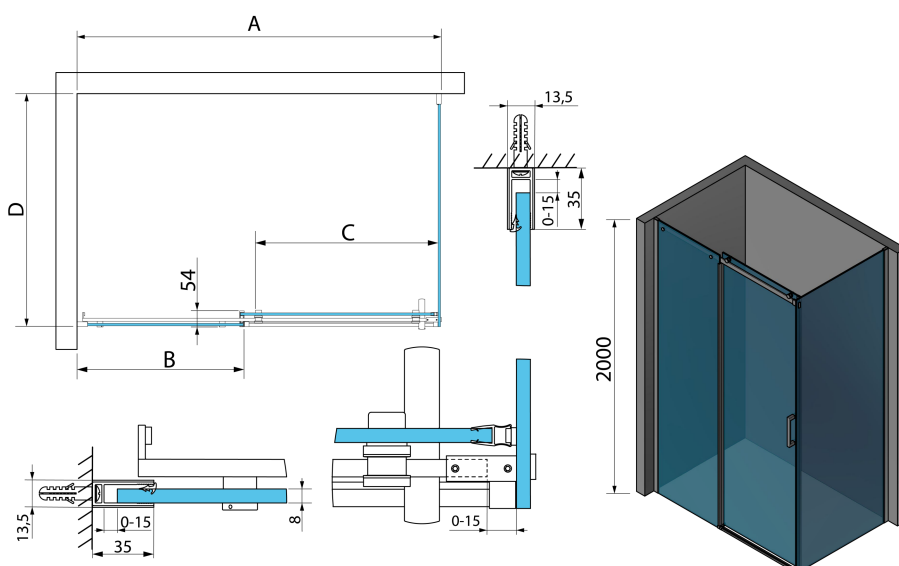

## THRON SQUARE kabina prysznicowa 1400x1000mm

Kod: TL1410-5002

### Rozmiary

Szerokość: 1400 mm

Wysokość: 2000 mm

Głębokość: 1000 mm

## Karta techniczna

MODEL	A	B	C	D
TL1070-500x	990-1020	458mm	396mm	680-695
TL1080-500x	990-1020	458mm	396mm	780-795
TL1090-500x	990-1020	458mm	396mm	880-895
TL1010-500x	990-1020	458mm	396mm	980-995
TL1170-500x	1090-1110	508mm	446mm	680-695
TL1180-500x	1090-1110	508mm	446mm	780-795
TL1190-500x	1090-1110	508mm	446mm	880-895
TL1110-500x	1090-1110	508mm	446mm	980-995
TL1270-500x	1190-1210	558mm	496mm	680-695
TL1280-500x	1190-1210	558mm	496mm	780-795
TL1290-500x	1190-1210	558mm	496mm	880-895
TL1210-500x	1190-1210	558mm	496mm	980-995
TL1370-500x	1290-1310	608mm	546mm	680-695
TL1380-500x	1290-1310	608mm	546mm	780-795

MODEL	A	B	C	D
TL1390-500x	1290-1310	608mm	546mm	880-895
TL1310-500x	1290-1310	608mm	546mm	980-995
TL1470-500x	1390-1410	658mm	596mm	680-695
TL1480-500x	1390-1410	658mm	596mm	780-795
TL1490-500x	1390-1410	658mm	596mm	880-895
TL1410-500x	1390-1410	658mm	596mm	980-995
TL1570-500x	1490-1510	708mm	646mm	680-695
TL1580-500x	1490-1510	708mm	646mm	780-795
TL1590-500x	1490-1510	708mm	646mm	880-895
TL1510-500x	1490-1510	708mm	646mm	980-995
TL1670-500x	1590-1610	808mm	646mm	680-695
TL1680-500x	1590-1610	808mm	646mm	780-795
TL1690-500x	1590-1610	808mm	646mm	880-895
TL1610-500x	1590-1610	808mm	646mm	980-995