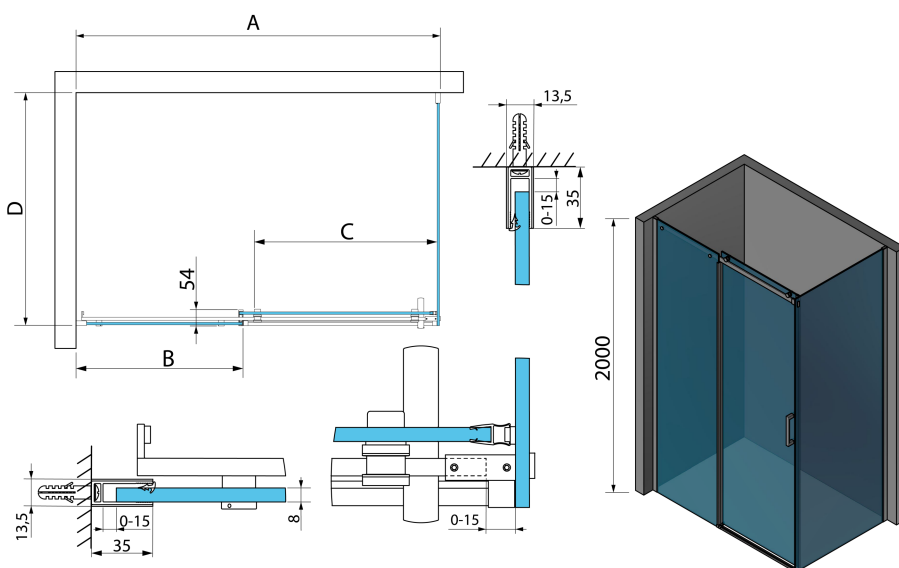

# THRON SQUARE kabina prysznicowa 1200x800mm

Kod: TL1280-5002

## Rozmiary

Szerokość: 1200 mm  
 Wysokość: 2000 mm  
 Głębokość: 800 mm

## Karta techniczna

MODEL	A	B	C	D
TL1070-500x	990-1020	458mm	396mm	680-695
TL1080-500x	990-1020	458mm	396mm	780-795
TL1090-500x	990-1020	458mm	396mm	880-895
TL1010-500x	990-1020	458mm	396mm	980-995
TL1170-500x	1090-1110	508mm	446mm	680-695
TL1180-500x	1090-1110	508mm	446mm	780-795
TL1190-500x	1090-1110	508mm	446mm	880-895
TL1110-500x	1090-1110	508mm	446mm	980-995
TL1270-500x	1190-1210	558mm	496mm	680-695
TL1280-500x	1190-1210	558mm	496mm	780-795
TL1290-500x	1190-1210	558mm	496mm	880-895
TL1210-500x	1190-1210	558mm	496mm	980-995
TL1370-500x	1290-1310	608mm	546mm	680-695
TL1380-500x	1290-1310	608mm	546mm	780-795

MODEL	A	B	C	D
TL1390-500x	1290-1310	608mm	546mm	880-895
TL1310-500x	1290-1310	608mm	546mm	980-995
TL1470-500x	1390-1410	658mm	596mm	680-695
TL1480-500x	1390-1410	658mm	596mm	780-795
TL1490-500x	1390-1410	658mm	596mm	880-895
TL1410-500x	1390-1410	658mm	596mm	980-995
TL1570-500x	1490-1510	708mm	646mm	680-695
TL1580-500x	1490-1510	708mm	646mm	780-795
TL1590-500x	1490-1510	708mm	646mm	880-895
TL1510-500x	1490-1510	708mm	646mm	980-995
TL1670-500x	1590-1610	808mm	646mm	680-695
TL1680-500x	1590-1610	808mm	646mm	780-795
TL1690-500x	1590-1610	808mm	646mm	880-895
TL1610-500x	1590-1610	808mm	646mm	980-995