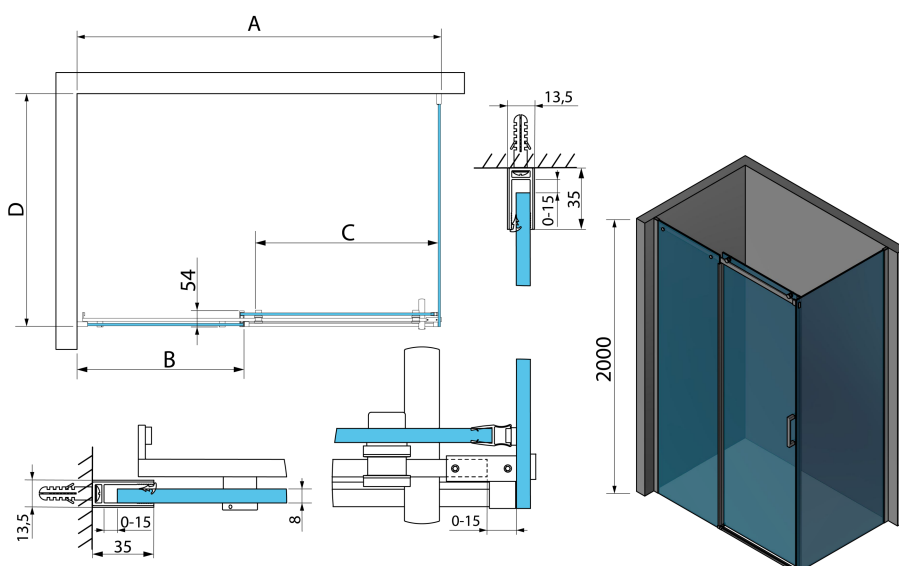

## THRON SQUARE kabina prysznicowa 1000x1000mm

Kod: TL1010-5002

### Rozmiary

Szerokość: 1000 mm  
 Wysokość: 2000 mm  
 Głębokość: 1000 mm

## Karta techniczna

MODEL	A	B	C	D
TL1070-500x	990-1020	458mm	396mm	680-695
TL1080-500x	990-1020	458mm	396mm	780-795
TL1090-500x	990-1020	458mm	396mm	880-895
TL1010-500x	990-1020	458mm	396mm	980-995
TL1170-500x	1090-1110	508mm	446mm	680-695
TL1180-500x	1090-1110	508mm	446mm	780-795
TL1190-500x	1090-1110	508mm	446mm	880-895
TL1110-500x	1090-1110	508mm	446mm	980-995
TL1270-500x	1190-1210	558mm	496mm	680-695
TL1280-500x	1190-1210	558mm	496mm	780-795
TL1290-500x	1190-1210	558mm	496mm	880-895
TL1210-500x	1190-1210	558mm	496mm	980-995
TL1370-500x	1290-1310	608mm	546mm	680-695
TL1380-500x	1290-1310	608mm	546mm	780-795

MODEL	A	B	C	D
TL1390-500x	1290-1310	608mm	546mm	880-895
TL1310-500x	1290-1310	608mm	546mm	980-995
TL1470-500x	1390-1410	658mm	596mm	680-695
TL1480-500x	1390-1410	658mm	596mm	780-795
TL1490-500x	1390-1410	658mm	596mm	880-895
TL1410-500x	1390-1410	658mm	596mm	980-995
TL1570-500x	1490-1510	708mm	646mm	680-695
TL1580-500x	1490-1510	708mm	646mm	780-795
TL1590-500x	1490-1510	708mm	646mm	880-895
TL1510-500x	1490-1510	708mm	646mm	980-995
TL1670-500x	1590-1610	808mm	646mm	680-695
TL1680-500x	1590-1610	808mm	646mm	780-795
TL1690-500x	1590-1610	808mm	646mm	880-895
TL1610-500x	1590-1610	808mm	646mm	980-995