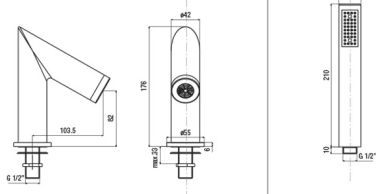

B01CR

D0327CR

- doccia monogetto anticalcare ø 32 cromo

anti-scale handshower, ø 32 chrome