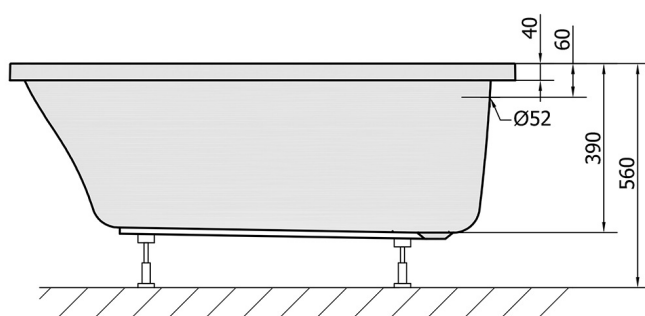

## LILY Rectangular Bath 120x70x39cm, White

**Order code:** 25111

### Size

Length: 1200 mm  
 Width: 700 mm  
 Height: 390 mm  
 Volume: 150 l

### Technical sheet

VOLUME 150L