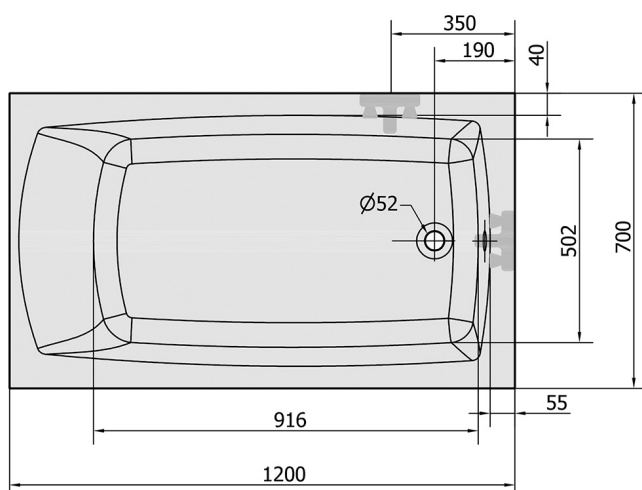

## LILY Rectangular Bath 120x70x39cm, White

**Order code:** 25111

### Size

Length: 1200 mm  
 Width: 700 mm  
 Height: 390 mm  
 Volume: 150 l

### Technical sheet

VOLUME 150L