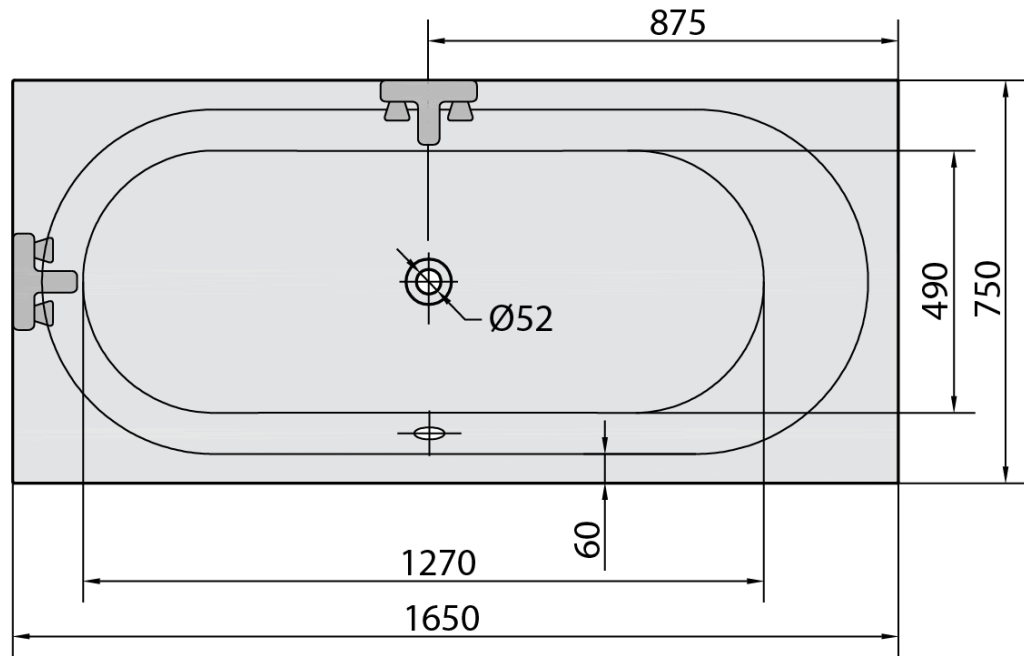

## Size

Length: 1650 mm

Width: 750 mm

Height: 480 mm

Volume: 255 l

## Properties

Colour: White

Colour options: According to the Swatch

Material: Acrylate

Shape: Rectangular

Installation: Built-in

Waste diameter: 52 mm

Properties: Edge height 40 mm (Standard)

## We recommend buy

1 Piece Pop Up Bath Waste (L) 800mm, Plug 72mm, Chrome (Order code: 71852)

1 Piece Bath Support Legs for Acrylic Bath Polysan, 51,5cm, Pair (Order code: PO60-60)

1 Piece Sound insulation bath tape, 3m (Order code: 93400)

1 Piece Siphon 6/4", DN40 (Order code: 72693)

Technical sheet

VOLUME 255L