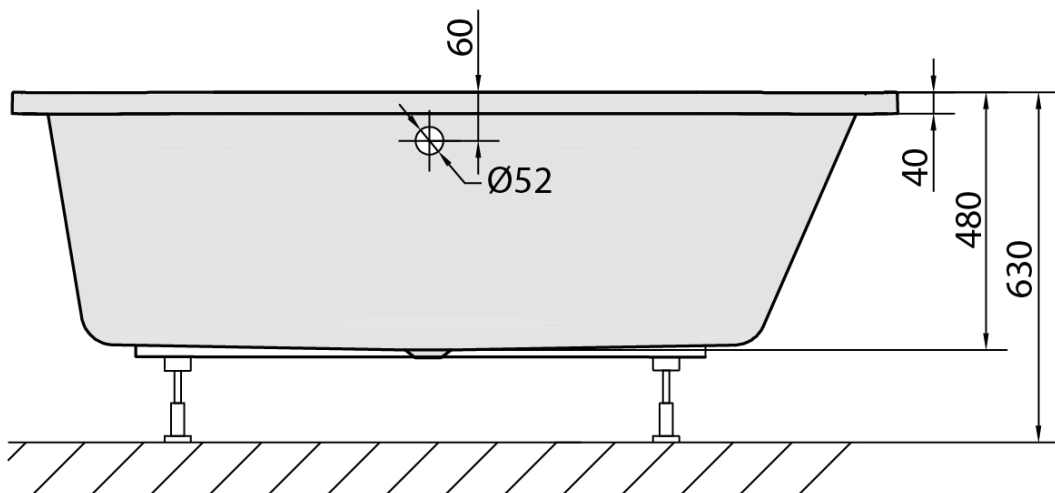

## Size

Length: 1650 mm

Width: 750 mm

Height: 480 mm

Volume: 255 l

## Properties

Colour: White

Colour options: According to the Swatch

Material: Acrylate

Shape: Rectangular

Installation: Built-in

Waste diameter: 52 mm

Properties: Edge height 40 mm (Standard)

## We recommend buy

1 Piece Pop Up Bath Waste (L) 800mm, Plug 72mm, Chrome (Order code: 71852)

1 Piece Bath Support Legs for Acrylic Bath Polysan, 51,5cm, Pair (Order code: PO60-60)

1 Piece Sound insulation bath tape, 3m (Order code: 93400)

1 Piece Siphon 6/4", DN40 (Order code: 72693)

Technical sheet

VOLUME 255L