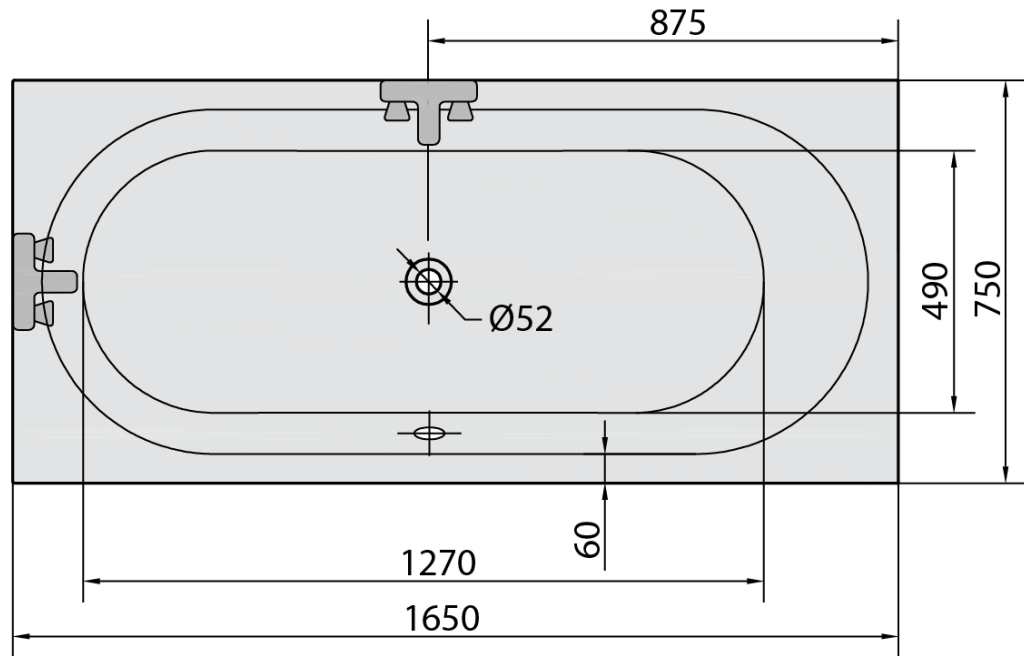

Order code: 32611

Basic information

Brand: Polysan

Size

Length: 1650 mm

Width: 750 mm

Height: 480 mm

Volume: 255 l

Properties

Colour: White

Colour options: According to the Swatch

Material: Acrylate

Shape: Rectangular

Installation: Built-in

Waste diameter: 52 mm

Properties: Edge height 40 mm (Standard)

Package does not contain: Pop Up Bath Waste

Weight / Piece: 21.45 kg

Packaging: 1 Piece

Warranty: 10 years

We recommend buy

1 Piece Bath Support Legs for Acrylic Bath Polysan, 51,5cm, Pair (Order code: PO60-60)

1 Piece Pop Up Bath Waste (L) 775mm, Plug 72mm, Chrome (Order code: 71681)

1 Piece Sound insulation bath tape, 3m (Order code: 93400)

1 Piece Siphon 6/4", DN40 (Order code: 72693)

Technical sheet

VOLUME 255L