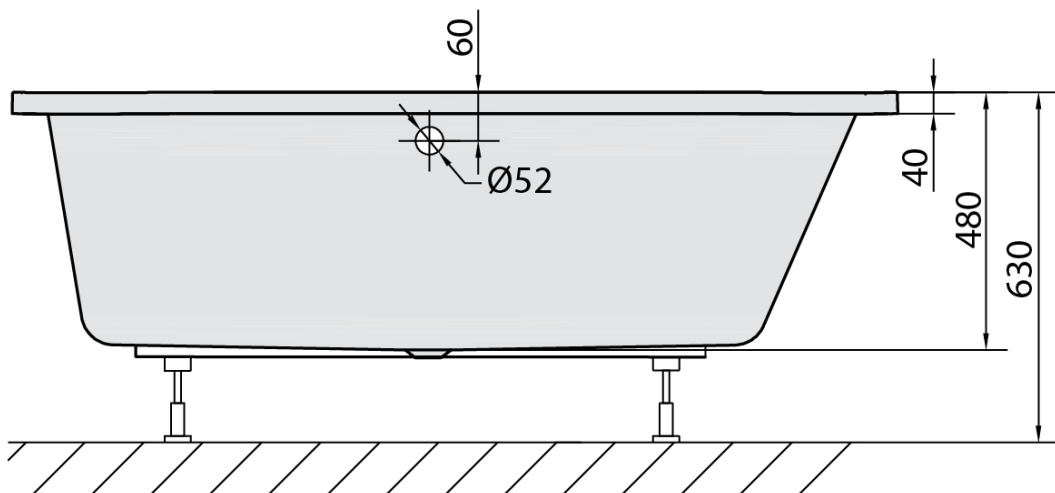

Order code: 32611

Basic information

Brand: Polysan

Size

Length: 1650 mm

Width: 750 mm

Height: 480 mm

Volume: 255 l

Properties

Colour: White

Colour options: According to the Swatch

Material: Acrylate

Shape: Rectangular

Installation: Built-in

Waste diameter: 52 mm

Properties: Edge height 40 mm (Standard)

Package does not contain: Pop Up Bath Waste

Weight / Piece: 21.45 kg

Packaging: 1 Piece

Warranty: 10 years

We recommend buy

1 Piece Bath Support Legs for Acrylic Bath Polysan, 51,5cm, Pair (Order code: PO60-60)

1 Piece Pop Up Bath Waste (L) 775mm, Plug 72mm, Chrome (Order code: 71681)

1 Piece Sound insulation bath tape, 3m (Order code: 93400)

1 Piece Siphon 6/4", DN40 (Order code: 72693)

Technical sheet

VOLUME 255L