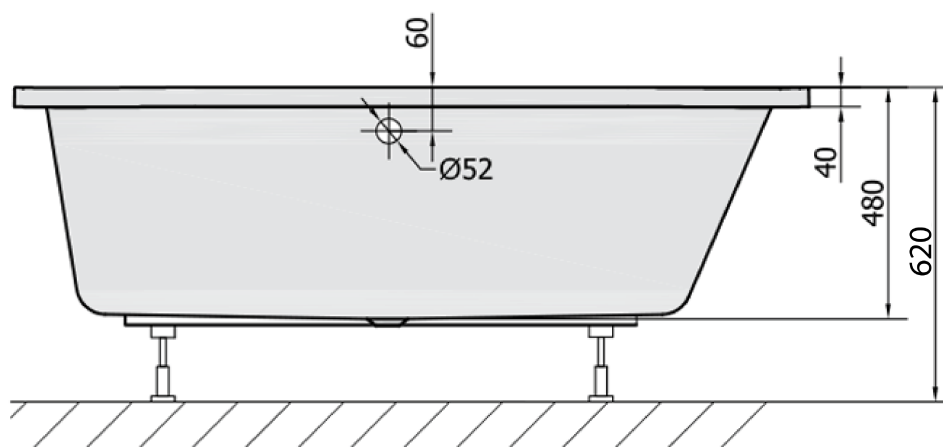

Technical sheet

VOLUME 255L