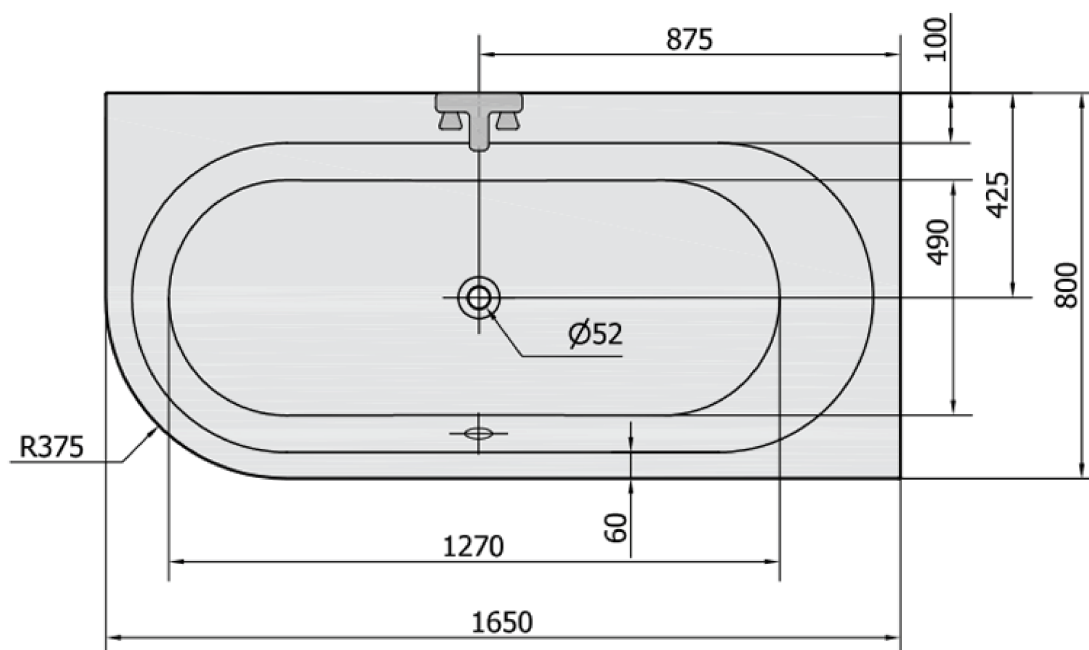

Order code: 34611

Basic information

Brand: Polysan

Size

Length: 1650 mm

Width: 800 mm

Height: 480 mm

Volume: 255 l

Properties

Colour: White

Colour options: According to the Swatch

Material: Acrylate

Shape: Asymmetric

Installation: Built-in

Waste diameter: 52 mm

Properties: Edge height 40 mm (Standard)

Package does not contain: Pop Up Bath Waste

Weight / Piece: 22.82 kg

Packaging: 1 Piece

Warranty: 10 years

We recommend buy

1 Piece Siphon 6/4", DN40 (Order code: 72693)

1 Piece ASTRA R Front Panel (Order code: 34812)

Technical sheet

VOLUME 255L