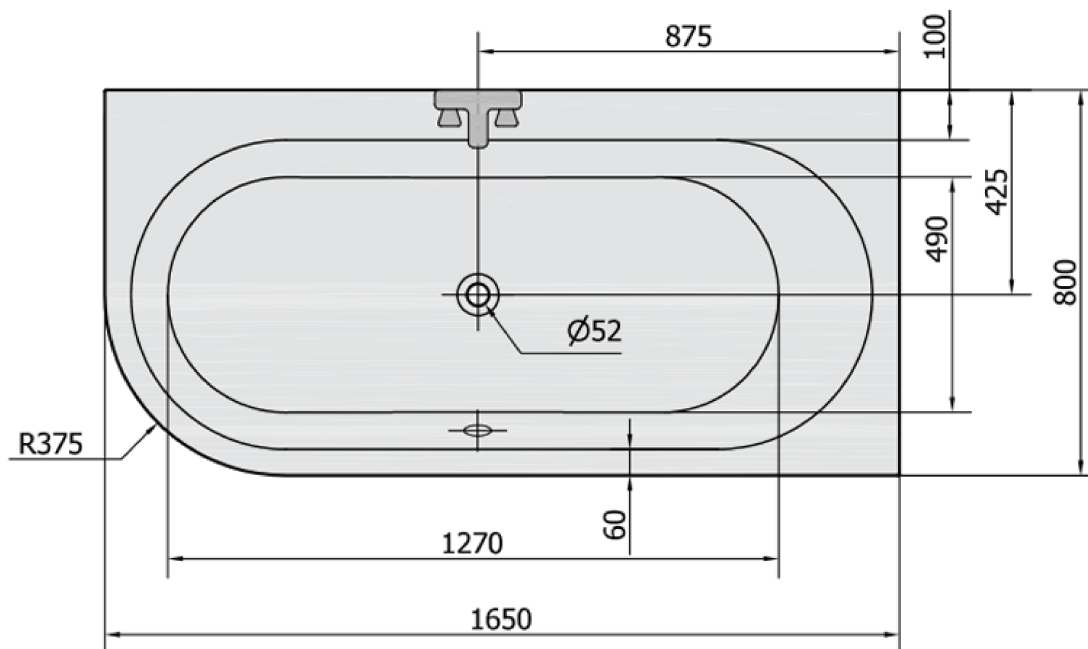

Order code: 34611

Basic information

Brand: Polysan

Size

Length: 1650 mm

Width: 800 mm

Height: 480 mm

Volume: 255 l

Properties

Colour: White

Colour options: According to the Swatch

Material: Acrylate

Shape: Asymmetric

Installation: Built-in

Waste diameter: 52 mm

Properties: Edge height 40 mm (Standard)

Package does not contain: Trap, Pop Up Bath Waste

Weight / Piece: 22.82 kg

Packaging: 1 Piece

Warranty: 10 years

We recommend buy

1 Piece ASTRA R Front Panel (Order code: 34812)

1 Piece Bath Support Legs for Acrylic Bath Polysan, 51,5cm, Pair (Order code: PO60-60)

1 Piece Sound insulation bath tape, 3m (Order code: 93400)

1 Piece Siphon 6/4", DN40 (Order code: 72693)

Technical sheet

VOLUME 255L