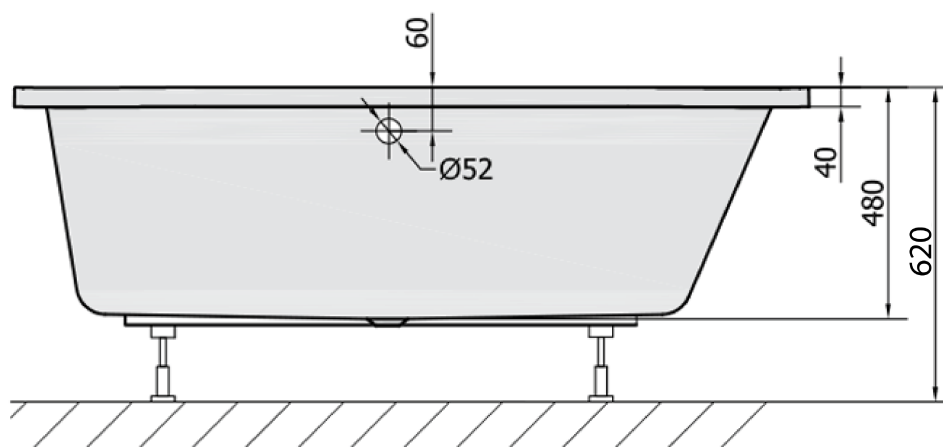

Order code: 34611

Basic information

Brand: Polysan

Size

Length: 1650 mm

Width: 800 mm

Height: 480 mm

Volume: 255 l

Properties

Colour: White

Colour options: According to the Swatch

Material: Acrylate

Shape: Asymmetric

Installation: Built-in

Waste diameter: 52 mm

Properties: Edge height 40 mm (Standard)

Package does not contain: Trap, Pop Up Bath Waste

Weight / Piece: 22.82 kg

Packaging: 1 Piece

Warranty: 10 years

We recommend buy

1 Piece ASTRA R Front Panel (Order code: 34812)

1 Piece Bath Support Legs for Acrylic Bath Polysan, 51,5cm, Pair (Order code: PO60-60)

1 Piece Sound insulation bath tape, 3m (Order code: 93400)

1 Piece Siphon 6/4", DN40 (Order code: 72693)

Technical sheet

VOLUME 255L