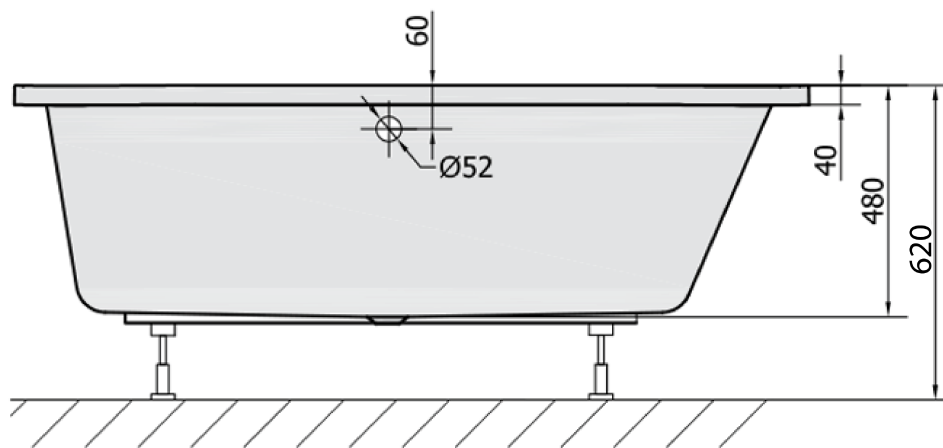

Technical sheet

VOLUME 255L