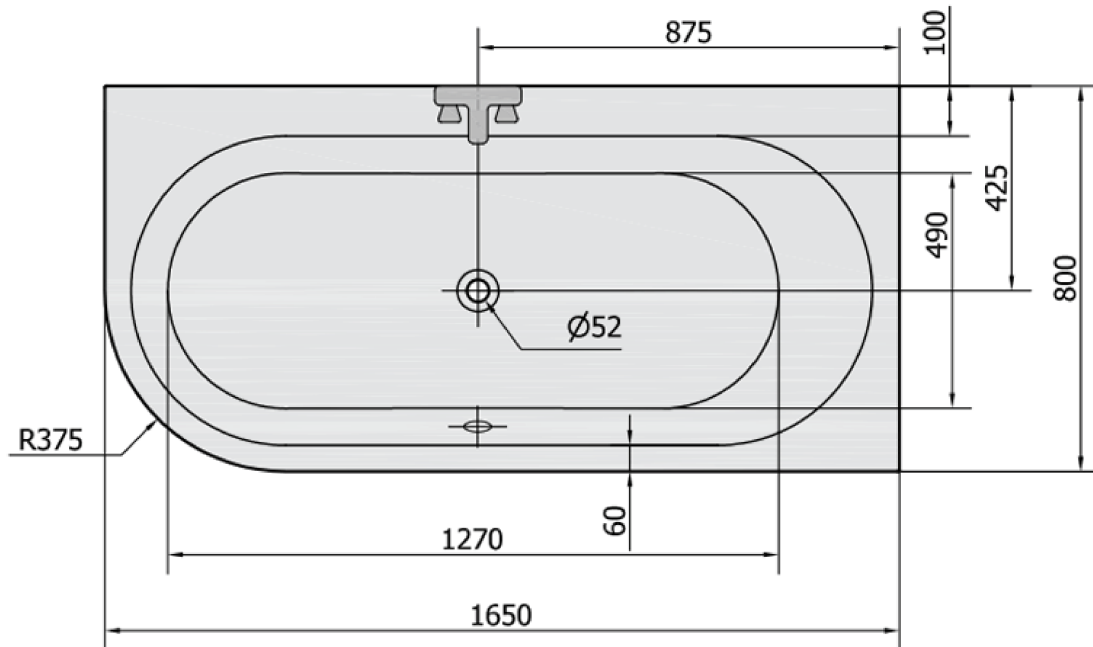

Order code: 34611

Basic information

Brand: Polysan

Size

Length: 1650 mm

Width: 800 mm

Height: 480 mm

Volume: 255 l

Properties

Colour: White

Colour options: According to the Swatch

Material: Acrylate

Shape: Asymmetric

Installation: Built-in

Waste diameter: 52 mm

Properties: Edge height 40 mm (Standard)

Package does not contain: Pop Up Bath Waste

Weight / Piece: 22.82 kg

Packaging: 1 Piece

Warranty: 10 years

We recommend buy

1 Piece Siphon 6/4", DN40 (Order code: 72693)

1 Piece ASTRA R Front Panel (Order code: 34812)

Technical sheet

VOLUME 255L