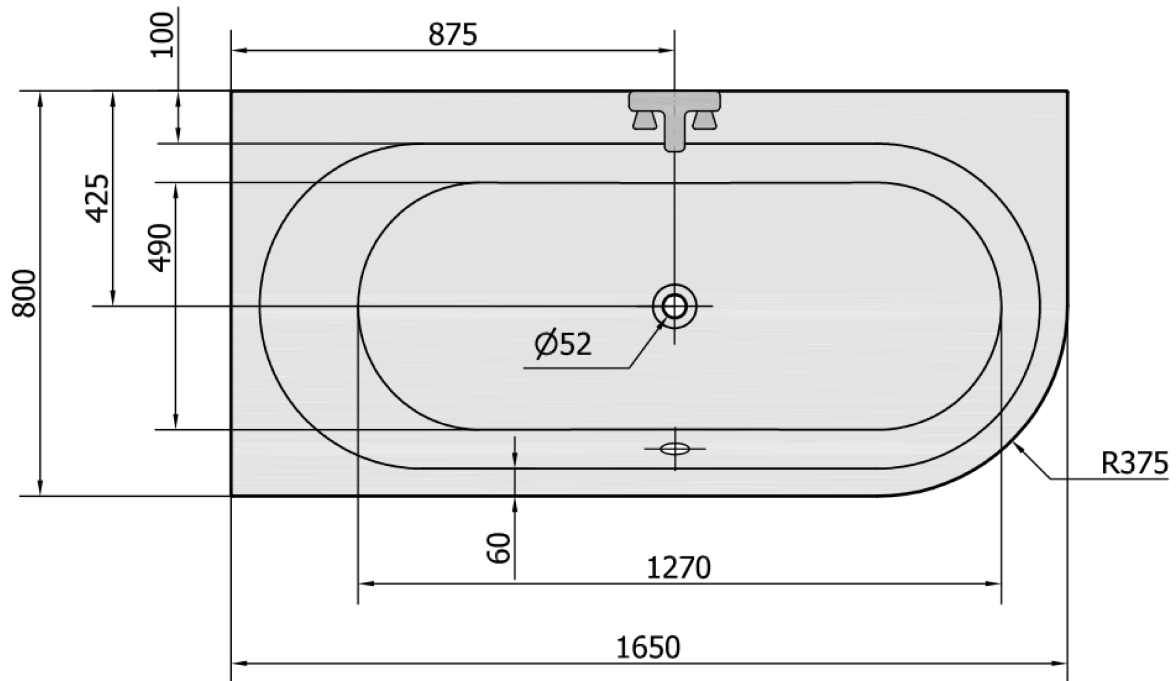

Order code: 33611

Basic information

Brand: Polysan

Size

Length: 1650 mm

Width: 800 mm

Height: 480 mm

Volume: 255 l

Properties

Colour: White

Colour options: According to the Swatch

Material: Acrylate

Shape: Asymmetric

Installation: Built-in

Waste diameter: 52 mm

Properties: Edge height 40 mm (Standard)

Package does not contain: Pop Up Bath Waste

Weight / Piece: 22.82 kg

Packaging: 1 Piece

Warranty: 10 years

We recommend buy

1 Piece Siphon 6/4", DN40 (Order code: 72693)

1 Piece ASTRA L Front Panel (Order code: 33812)

Technical sheet

VOLUME 255L