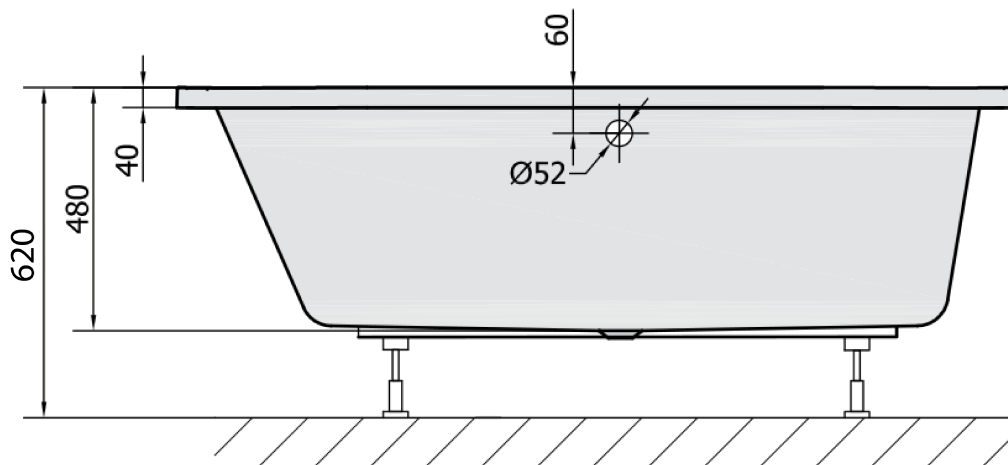

Technical sheet

VOLUME 255L