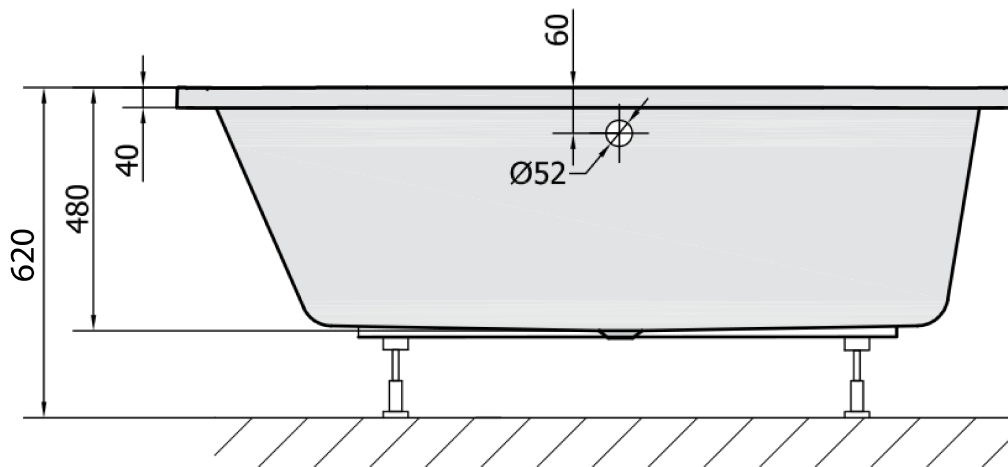

Technical sheet

VOLUME 255L