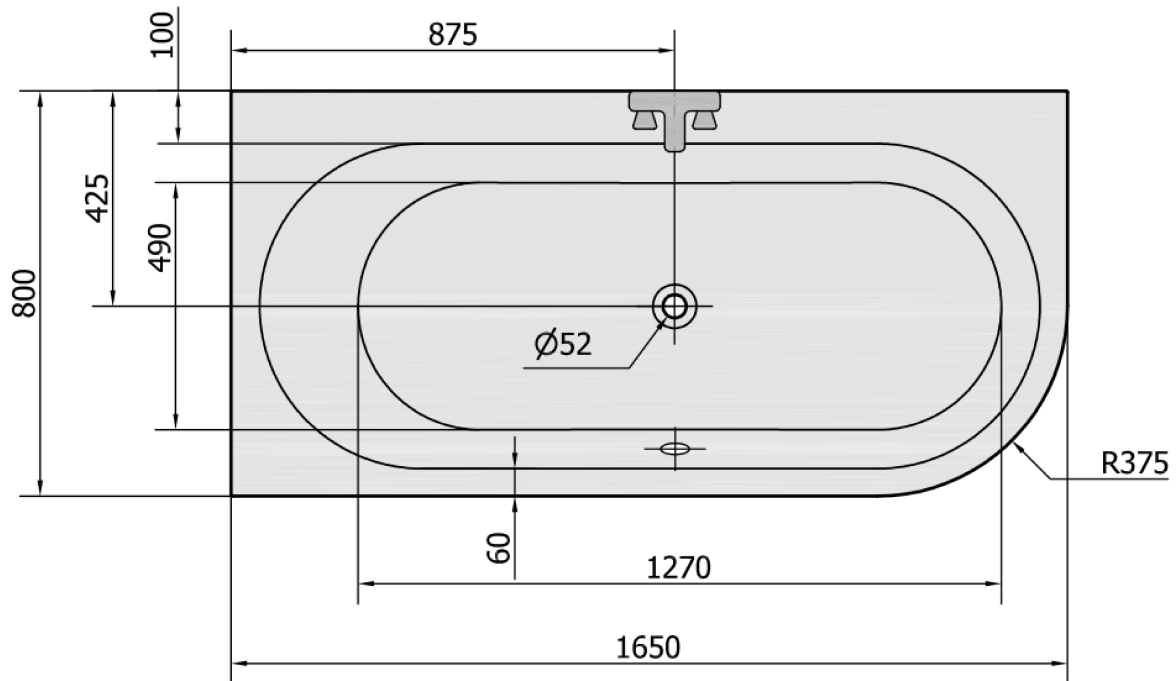

Technical sheet

VOLUME 255L