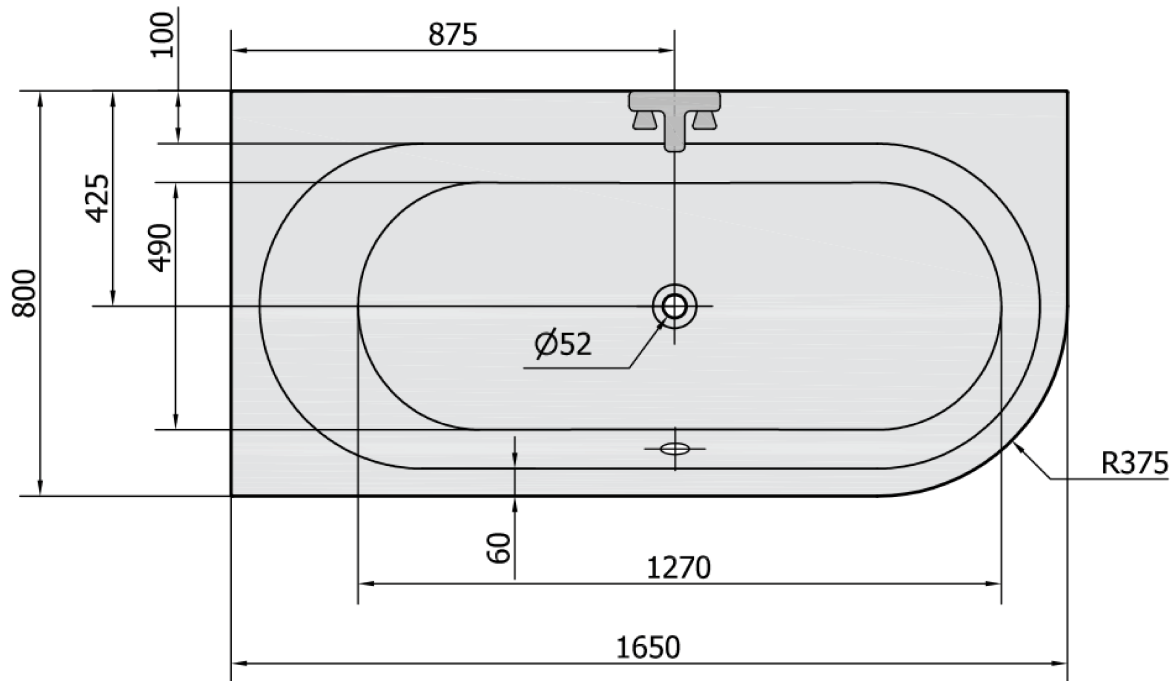

Order code: 33611

Basic information

Brand: Polysan

Size

Length: 1650 mm

Width: 800 mm

Height: 480 mm

Volume: 255 l

Properties

Colour: White

Colour options: According to the Swatch

Material: Acrylate

Shape: Asymmetric

Installation: Built-in

Waste diameter: 52 mm

Properties: Edge height 40 mm (Standard)

Package does not contain: Trap, Pop Up Bath Waste

Weight / Piece: 22.82 kg

Packaging: 1 Piece

Warranty: 10 years

We recommend buy

1 Piece Siphon 6/4", DN40 (Order code: 72693)

1 Piece ASTRA L Front Panel (Order code: 33812)

Technical sheet

VOLUME 255L