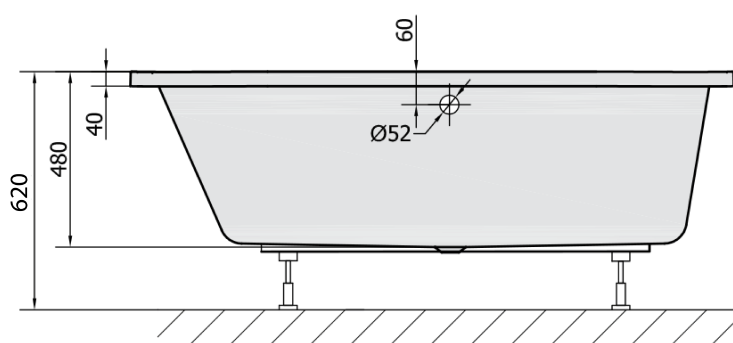

ASTRA L Asymmetric Bath 165x80x48cm, White

Order code: 33611

Size

Length: 1650 mm
 Width: 800 mm
 Height: 480 mm
 Volume: 255 l

Properties

Colour: White
 Material: Acrylate
 Warranty: 10 years

Technical sheet

VOLUME 255L