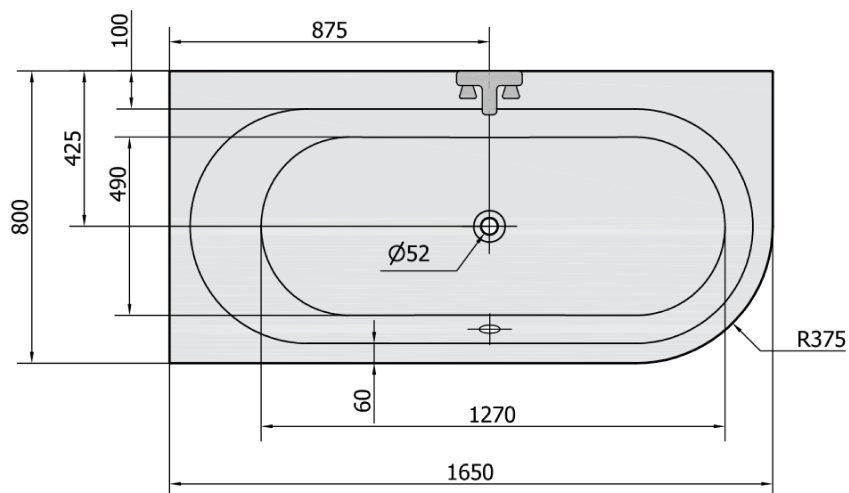

ASTRA L Asymmetric Bath 165x80x48cm, White

Order code: 33611

Size

Length: 1650 mm
 Width: 800 mm
 Height: 480 mm
 Volume: 255 l

Properties

Colour: White
 Material: Acrylate
 Warranty: 10 years

Technical sheet

VOLUME 255L