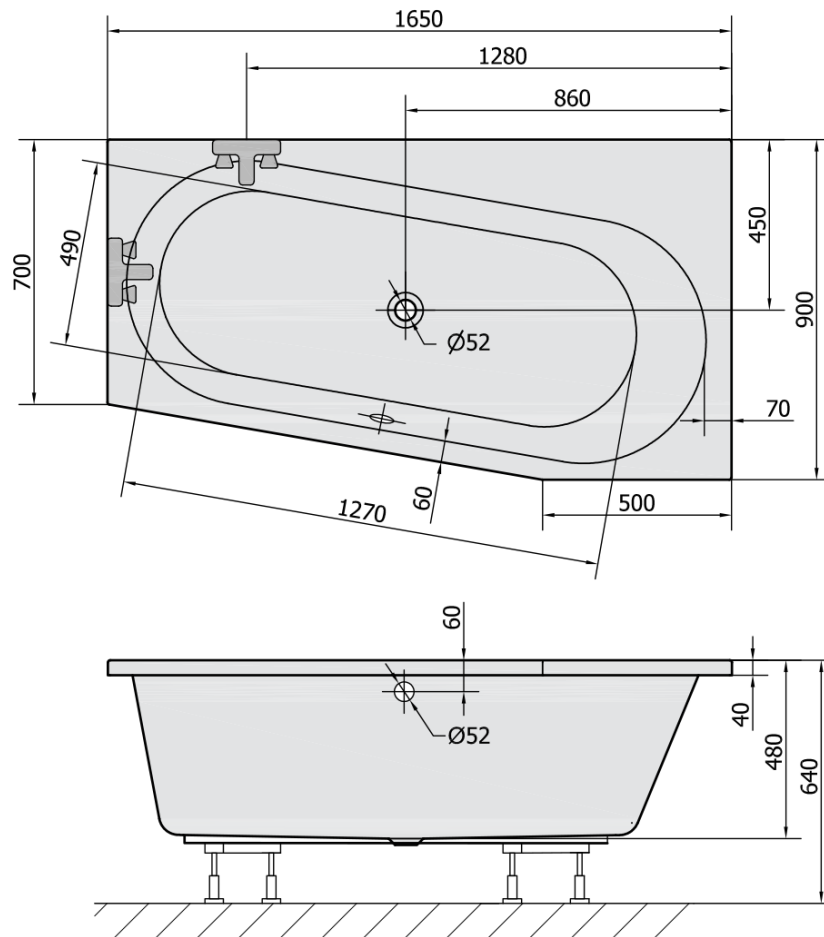

Order code: 31611

Basic information

Brand: Polysan

Size

Length: 1650 mm

Width: 900 mm

Height: 480 mm

Volume: 255 l

Properties

Colour: White

Colour options: According to the Swatch

Material: Acrylate

Shape: Asymmetric

Installation: Built-in

Waste diameter: 52 mm

Properties: Edge height 40 mm (Standard)

Package does not contain: Pop Up Bath Waste

Weight / Piece: 25.68 kg

Packaging: 1 Piece

Warranty: 10 years

We recommend buy

1 Piece Siphon 6/4", DN40 (Order code: 72693)

1 Piece Bath Support Legs for Acrylic Bath Polysan, 51,5cm, Pair (Order code: PO60-60)

1 Piece Pop Up Bath Waste (L) 775mm, Plug 72mm, Chrome (Order code: 71681)

1 Piece Sound insulation bath tape, 3m (Order code: 93400)

Technical sheet

VOLUME 255L