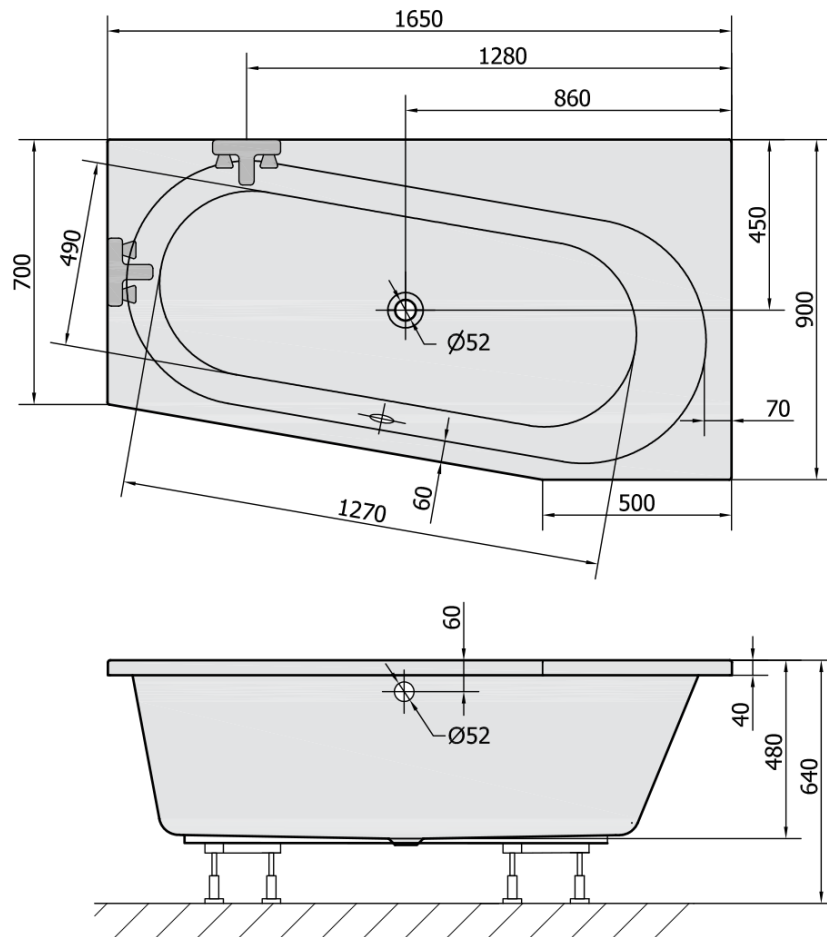

## Size

Length: 1650 mm

Width: 900 mm

Height: 480 mm

Volume: 255 l

## Properties

Colour: White

Colour options: According to the Swatch

Material: Acrylate

Shape: Asymmetric

Installation: Built-in

Waste diameter: 52 mm

Properties: Edge height 40 mm (Standard)

## We recommend buy

1 Piece Pop Up Bath Waste (L) 800mm, Plug 72mm, Chrome (Order code: 71852)

1 Piece Bath Support Legs for Acrylic Bath Polysan, 51,5cm, Pair (Order code: PO60-60)

1 Piece Sound insulation bath tape, 3m (Order code: 93400)

1 Piece Siphon 6/4", DN40 (Order code: 72693)

Technical sheet

VOLUME 255L