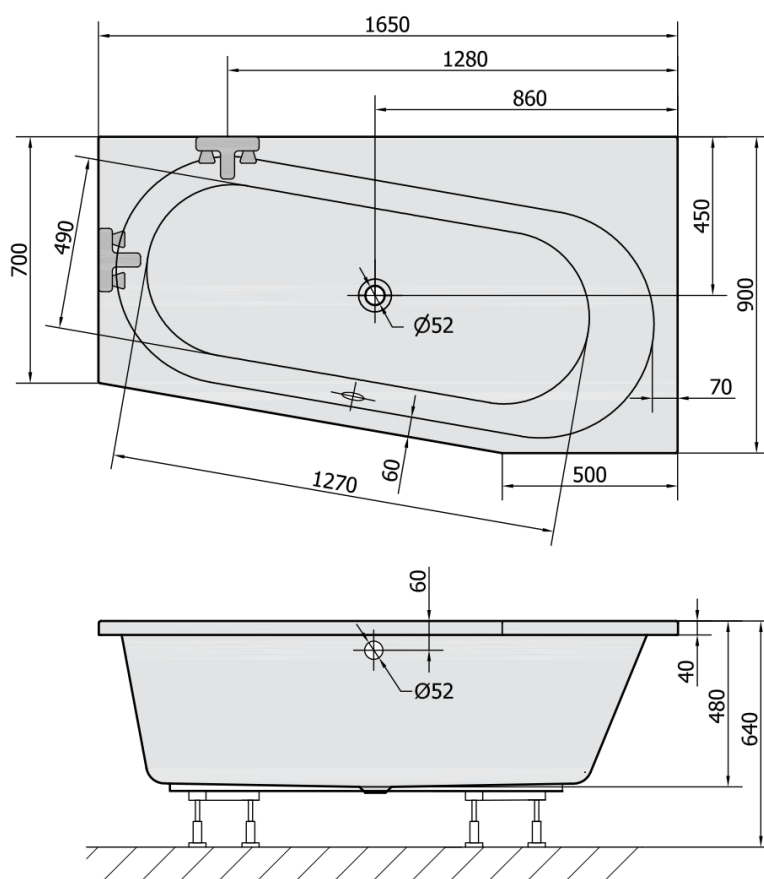

## ASTRA WR Asymmetric Bath 165x90x48cm, White

Order code: 31611

### Size

Length: 1650 mm  
 Width: 900 mm  
 Height: 480 mm  
 Volume: 255 l

### Technical sheet

VOLUME 255L