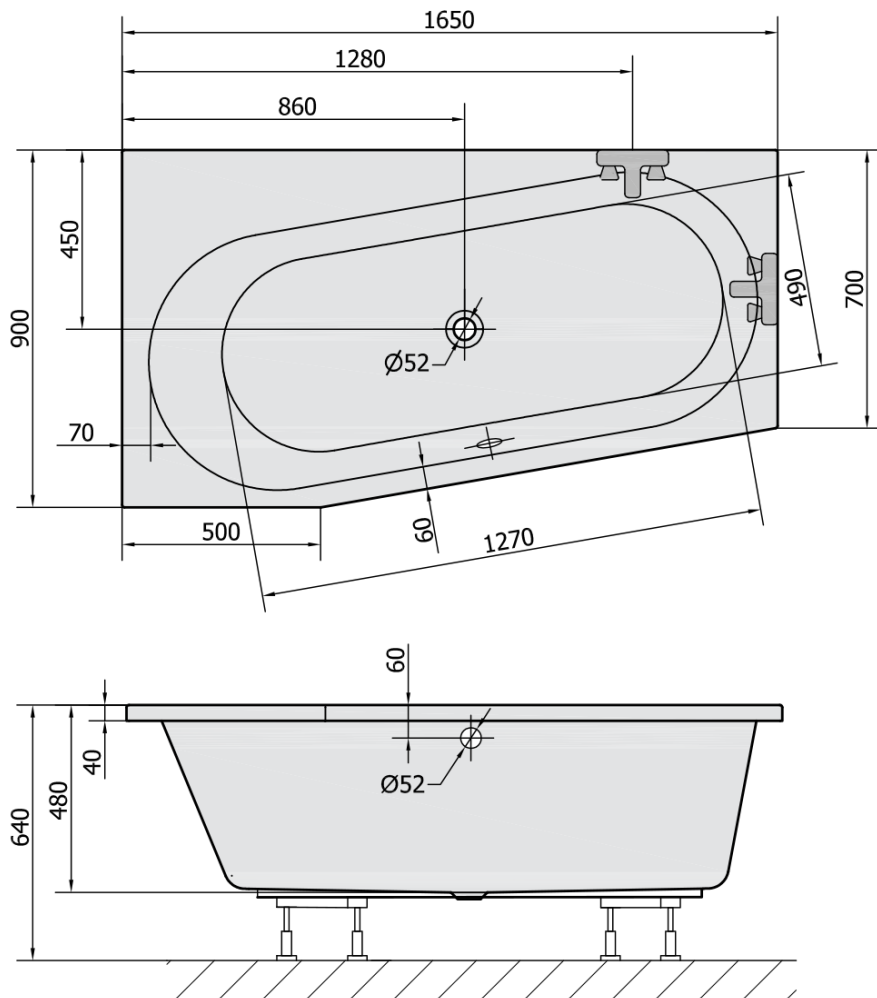

## Size

**Length:** 1650 mm

**Width:** 900 mm

**Height:** 480 mm

**Volume:** 255 l

## Properties

**Colour:** White

**Colour options:** According to the Swatch

**Material:** Acrylate

**Shape:** Asymmetric

**Installation:** Built-in

**Waste diameter:** 52 mm

**Properties:** Edge height 40 mm (Standard)

## We recommend buy

1 Piece Bath Support Legs for Acrylic Bath Polysan, 51,5cm, Pair (Order code: PO60-60)

1 Piece Pop Up Bath Waste (L) 800mm, Plug 72mm, Chrome (Order code: 71852)

1 Piece Sound insulation bath tape, 3m (Order code: 93400)

1 Piece Siphon 6/4", DN40 (Order code: 72693)

Technical sheet

VOLUME 255L