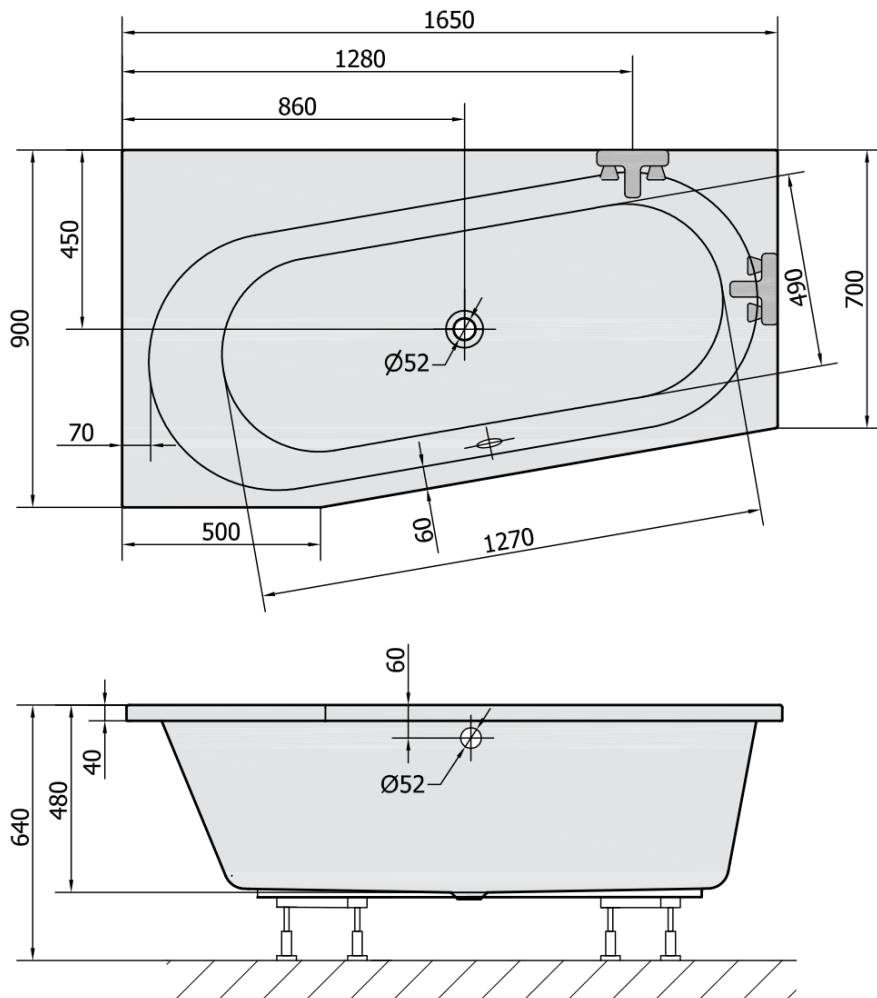

Order code: 30611

Basic information

Brand: Polysan

Size

Length: 1650 mm

Width: 900 mm

Height: 480 mm

Volume: 255 l

Properties

Colour: White

Colour options: According to the Swatch

Material: Acrylate

Shape: Asymmetric

Installation: Built-in

Waste diameter: 52 mm

Properties: Edge height 40 mm (Standard)

Package does not contain: Pop Up Bath Waste

Weight / Piece: 25.68 kg

Packaging: 1 Piece

Warranty: 10 years

We recommend buy

1 Piece Siphon 6/4", DN40 (Order code: 72693)

1 Piece Bath Support Legs for Acrylic Bath Polysan, 51,5cm, Pair (Order code: PO60-60)

1 Piece Pop Up Bath Waste (L) 775mm, Plug 72mm, Chrome (Order code: 71681)

1 Piece Sound insulation bath tape, 3m (Order code: 93400)

Technical sheet

VOLUME 255L