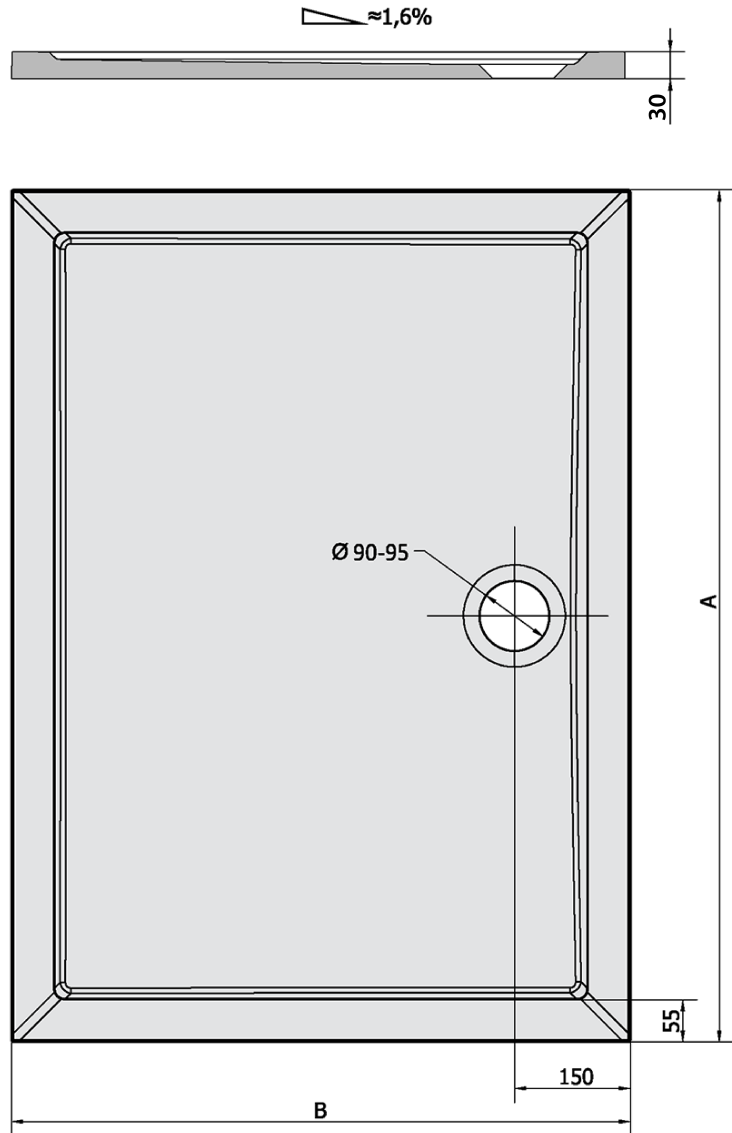

KARIA Cast Marble Shower Tray 110x80cm, White

Order code: 46511

Basic information

Brand: Polysan

Series: KLASIK

Size

Length: 1100 mm

Width: 800 mm

Height: 30 mm

Properties

Colour: White

Material: Cast marble

Shape: Rectangular

Waste diameter: 90 mm

Bottom Relief
(surface): Smooth

Weight / Piece: 56.0 kg

Packaging: 1 Piece

Warranty: 2 years

We recommend buy

1 Piece Shower tray waste, dia. 90mm, DN40, polished stainless steel cover (Order code: 1711C)

1 Piece Shower Tray Legs (8 Pcs/Set) (Order code: PV008)

Technical sheet

KARIA	kod	A	B
80x70	11091	800	700
90x70	44511	900	700
90x80	63511	900	800
100x70	71565	1000	700
100x80	45511	1000	800
100x90	51111	1000	900
110x80	46511	1100	800
110x90	59111	1100	900
120x70	47511	1200	700
120x80	48511	1200	800
120x90	49511	1200	900
120x100	26611	1200	1000