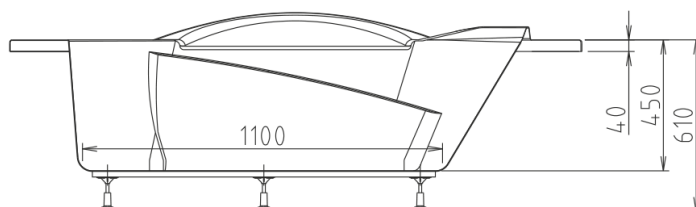

LIDIE Corner Bath 140x140x45cm, White

Order code: 97111

Size

Length: 1400 mm
 Width: 1400 mm
 Height: 450 mm
 Volume: 210 l

Properties

Colour: White
 Material: Acrylate
 Warranty: 10 years

Technical sheet

VOLUME 210L