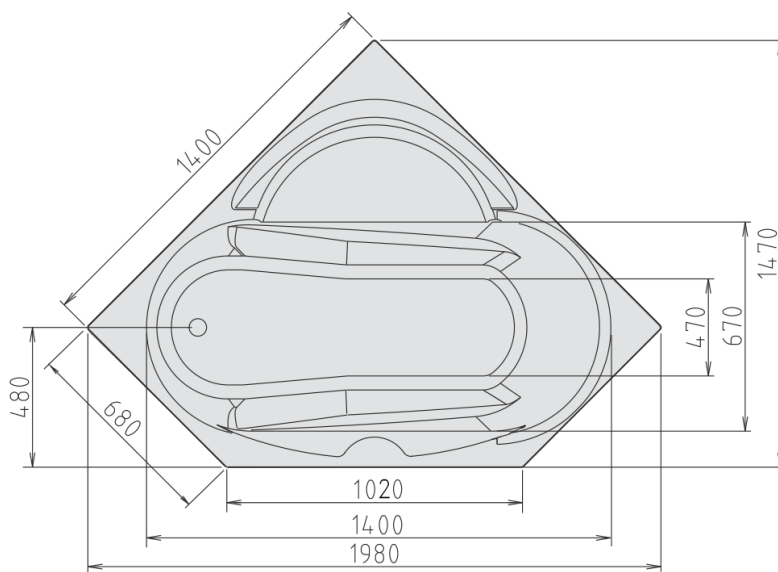

LIDIE Corner Bath 140x140x45cm, White

Order code: 97111

Size

Length: 1400 mm
 Width: 1400 mm
 Height: 450 mm
 Volume: 210 l

Properties

Colour: White
 Material: Acrylate
 Warranty: 10 years

Technical sheet

VOLUME 210L