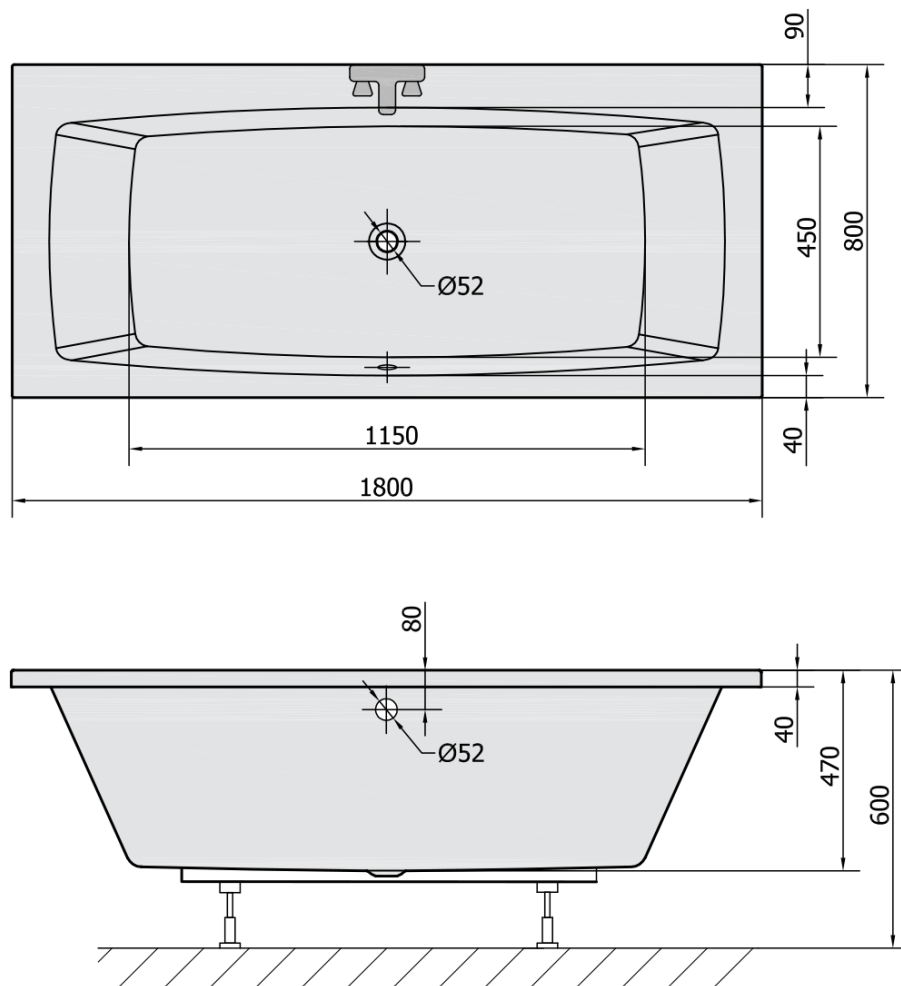

## Size

Length: 1800 mm

Width: 800 mm

Height: 470 mm

Volume: 260 l

## Properties

Colour: White

Colour options: According to the Swatch

Material: Acrylate

Shape: Rectangular

Installation: Built-in

Waste diameter: 52 mm

Properties: Bilateral, Edge height 40 mm (Standard)

## We recommend buy

1 Piece Bath Trap 6/4", height: 42mm, DN40 (Order code: 71712)

1 Piece Sound insulation bath tape, 3m (Order code: 93400)

1 Piece Pop Up Bath Waste (L) 775mm, Plug 72mm, Chrome (Order code: 71681)

1 Piece Bath Support Legs for Acrylic Bath Polysan, 51,5cm, Pair (Order code: PO60-60)

Technical sheet

VOLUME 260L