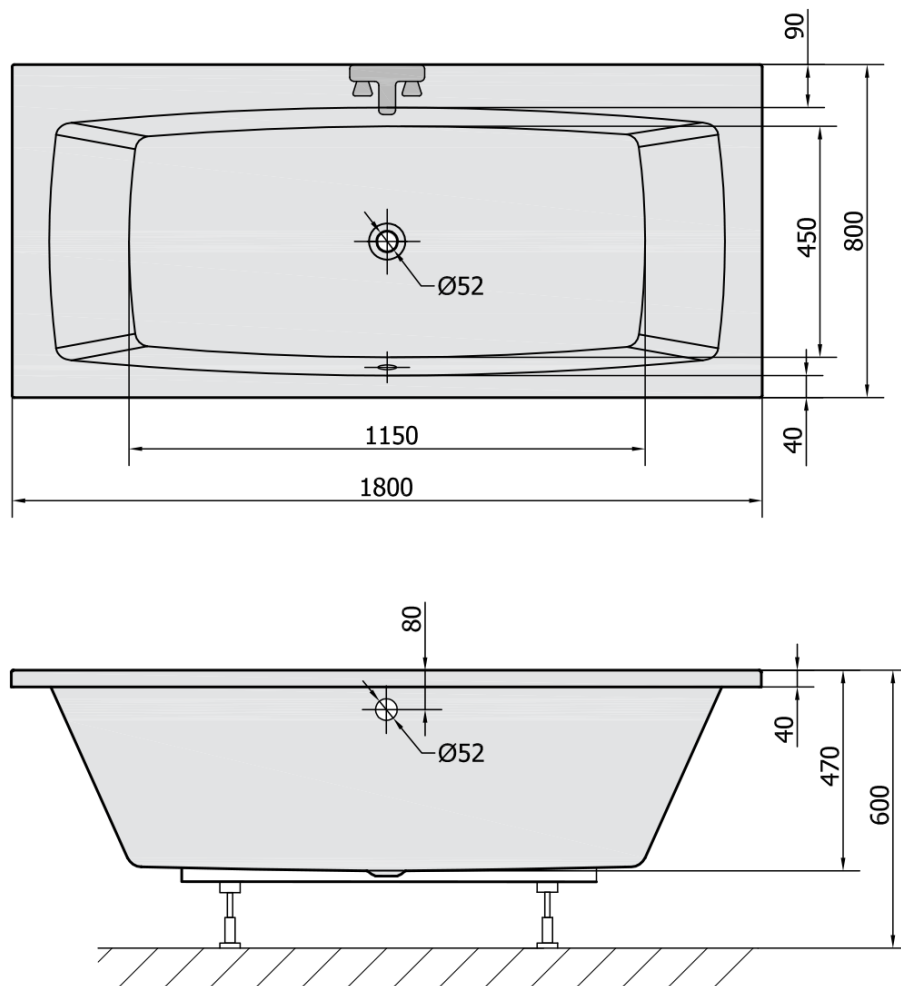

## Size

**Length:** 1800 mm

**Width:** 800 mm

**Height:** 470 mm

**Volume:** 260 l

## Properties

**Colour:** White

**Colour options:** According to the Swatch

**Material:** Acrylate

**Shape:** Rectangular

**Installation:** Built-in

**Waste diameter:** 52 mm

**Properties:** Bilateral, Edge height 40 mm (Standard)

## We recommend buy

1 Piece Bathtub set, bovden mechanism, length 800mm, plug 72mm, chrome (Order code: 71852)

1 Piece Bath Support Legs for Acrylic Bath Polysan, 51,5cm, Pair (Order code: PO60-60)

1 Piece Sound insulation bath tape, 3m (Order code: 93400)

1 Piece Bath Trap 6/4", height: 42mm, DN40 (Order code: 71712)

Technical sheet

VOLUME 260L