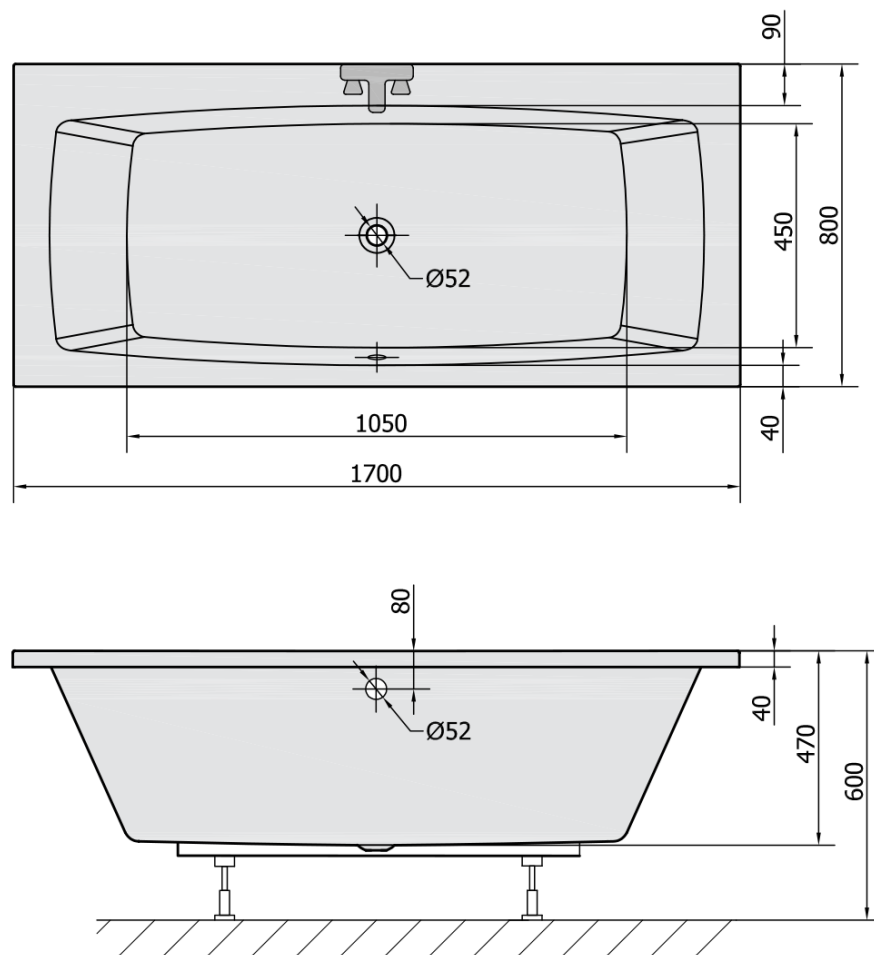

Technical sheet

VOLUME 250L