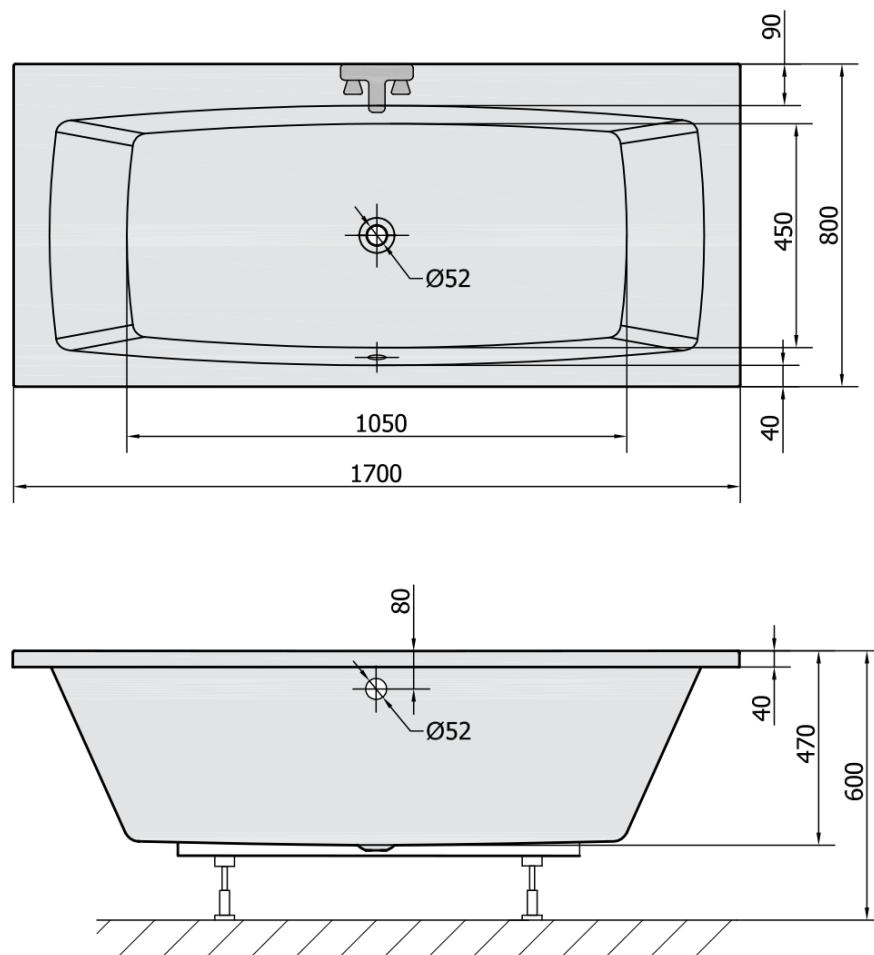

Order code: 18611

Basic information

Brand: Polysan

Size

Length: 1700 mm

Width: 800 mm

Height: 470 mm

Volume: 250 l

Properties

Colour: White

Colour options: According to the Swatch

Material: Acrylate

Shape: Rectangular

Installation: Built-in

Waste diameter: 52 mm

Properties: Bilateral, Edge height 40 mm (Standard)

Package does not contain: Trap, Pop Up Bath Waste

Weight / Piece: 29.15 kg

Packaging: 1 Piece

Warranty: 10 years

We recommend buy

1 Piece Bath Support Legs for Acrylic Bath Polysan, 51,5cm, Pair (Order code: PO60-60)

1 Piece Pop Up Bath Waste (L) 800mm, Plug 72mm, Chrome (Order code: 71852)

1 Piece Sound insulation bath tape, 3m (Order code: 93400)

1 Piece Bath Trap 6/4", height: 42mm, DN40 (Order code: 71712)

Technical sheet