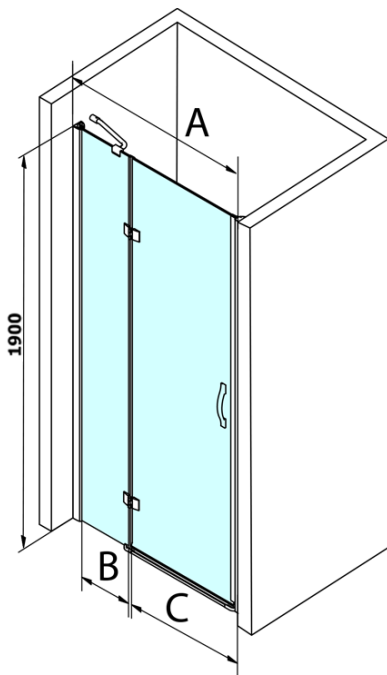

Order code: GL1211

Basic information

Brand: Gelco
Series: LEGRO

Size

Width: 1100 mm
Height: 1900 mm

Properties

Profile colour: Chrome - polished aluminum
Shape: Alcove door
Type of opening: Single pivot door
Opening direction: Versatile
Opening width: 600 mm
Glass colour: TRANSPARENT glass
Glass finish: Coated glass
Glass thickness: 8 mm
Installation width from: 1080 mm
Installation width up to: 1120 mm
Properties: Frameless design
Weight / Piece: 40.0 kg
Packaging: 1 Piece
Warranty: 3 years

Spare parts

Set of vertical seals between glass 8mm (Order code: NDGL03)
Set of vertical seals between glass 6mm (Order code: NDGL06)
Set of 45° magnetic seals for glass 6/8mm, 1900mm (Order code: NDGL05)
Bottom seal for door, glass 6mm, 1000mm (Order code: NDGOL01)
Handle standard for LEGRO, SIGMA, AG and ONE screens, pair, chrome (Order code: NDGLMADLO)

Technical sheet

MODEL	A	B	C
GL1280	780-820	215	500
GL1290	880-920	215	600
GL1210	980-1020	315	600
GL1211	1080-1120	415	600
GL1212	1180-1220	515	600