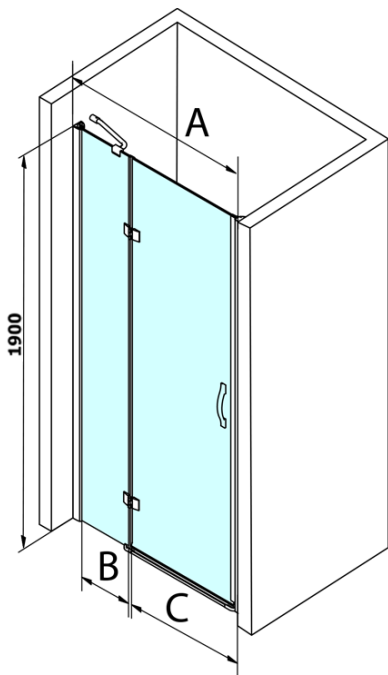

Order code: GL1211

Basic information

Brand: Gelco
Series: LEGRO

Size

Width: 1100 mm
Height: 1900 mm

Properties

Profile colour: Chrome - polished aluminum
Shape: Alcove door
Type of opening: Single pivot door
Opening direction: Versatile
Opening width: 600 mm
Glass colour: TRANSPARENT glass
Glass finish: Coated glass
Glass thickness: 8 mm
Installation width from: 1080 mm
Installation width up to: 1120 mm
Properties: Frameless design
Weight / Piece: 40.0 kg
Packaging: 1 Piece
Warranty: 3 years

Spare parts

LEGRO set of vertical seals for 8mm glass, 1900mm (Order code: NDGL03)
LEGRO set of vertical seals for 6mm glass, 1900mm (Order code: NDGL06)
LEGRO set of magnetic seals for doors with a fixed wall, 1900mm (Order code: NDGL05)
LEGRO-ONE bottom seal for the flat glass 6mm, length 1000mm (Order code: NDGOL01)
Handle standard for LEGRO, SIGMA, AG and ONE screens, pair, chrome (Order code: NDGLMADLO)

Technical sheet

MODEL	A	B	C
GL1280	780-820	215	500
GL1290	880-920	215	600
GL1210	980-1020	315	600
GL1211	1080-1120	415	600
GL1212	1180-1220	515	600