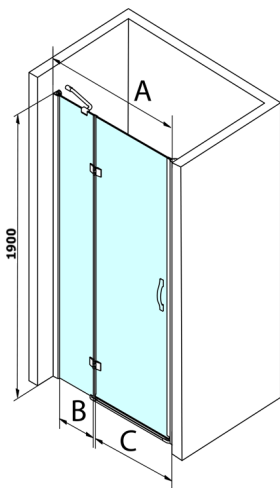

LEGRO Alcove Shower Door 1100mm, clear glass

Order code: GL1211

Size

Width: 1100 mm

Height: 1900 mm

Properties

Warranty: 3 years

Technical sheet

MODEL	A	B	C
GL1280	780-820	215	500
GL1290	880-920	215	600
GL1210	980-1020	315	600
GL1211	1080-1120	415	600
GL1212	1180-1220	515	600