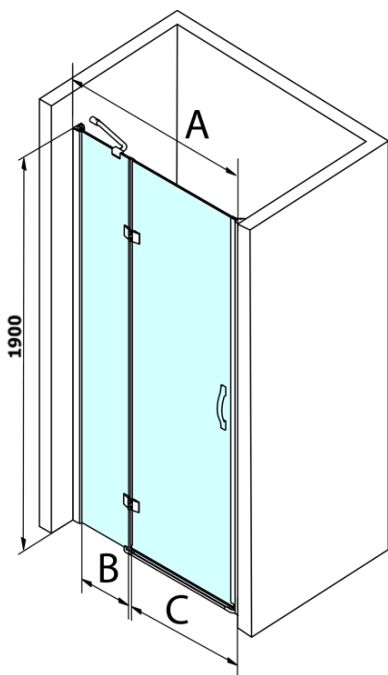

Order code: GL1210

Basic information

Brand: Gelco
Series: LEGRO

Size

Width: 1000 mm
Height: 1900 mm

Properties

Profile colour: Chrome - polished aluminum
Shape: Alcove door
Type of opening: Single pivot door
Opening direction: Versatile
Opening width: 600 mm
Glass colour: TRANSPARENT glass
Glass finish: Coated glass
Glass thickness: 8 mm
Installation width from: 980 mm
Installation width up to: 1020 mm
Properties: Frameless design
Weight / Piece: 36.5 kg
Packaging: 1 Piece
Warranty: 3 years

Spare parts

LEGRO set of vertical seals for 8mm glass, 1900mm (Order code: NDGL03)
LEGRO set of vertical seals for 6mm glass, 1900mm (Order code: NDGL06)
LEGRO set of magnetic seals for doors with a fixed wall, 1900mm (Order code: NDGL05)
LEGRO-ONE bottom seal for the flat glass 6mm, length 1000mm (Order code: NDGOL01)
Handle standard for LEGRO, SIGMA, AG and ONE screens, pair, chrome (Order code: NDGLMADLO)

Technical sheet

MODEL	A	B	C
GL1280	780-820	215	500
GL1290	880-920	215	600
GL1210	980-1020	315	600
GL1211	1080-1120	415	600
GL1212	1180-1220	515	600