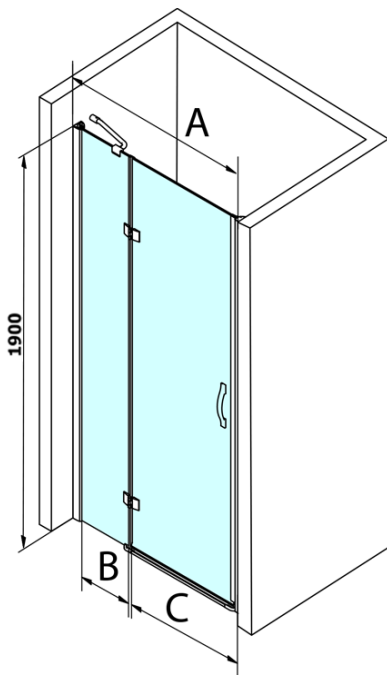

Technical sheet