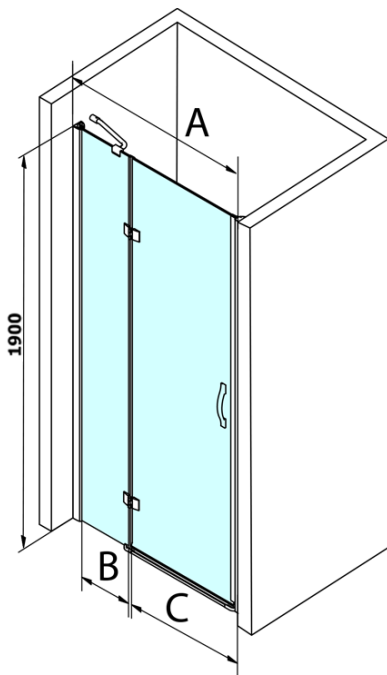

Order code: GL1290

Basic information

Brand: Gelco
Series: LEGRO

Size

Width: 900 mm
Height: 1900 mm

Properties

Profile colour: Chrome - polished aluminum
Shape: Alcove door
Type of opening: Single pivot door
Opening direction: Versatile
Opening width: 600 mm
Glass colour: TRANSPARENT glass
Glass finish: Coated glass
Glass thickness: 8 mm
Installation width from: 880 mm
Installation width up to: 920 mm
Properties: Frameless design
Weight / Piece: 32.5 kg
Packaging: 1 Piece
Warranty: 3 years

Spare parts

Set of vertical seals between glass 8mm (Order code: NDGL03)
LEGRO set of vertical seals for 6mm glass, 1900mm (Order code: NDGL06)
LEGRO set of magnetic seals for doors with a fixed wall, 1900mm (Order code: NDGL05)
LEGRO-ONE bottom seal for the flat glass 6mm, length 1000mm (Order code: NDGOL01)
Handle standard for LEGRO, SIGMA, AG and ONE screens, pair, chrome (Order code: NDGLMADLO)

Technical sheet

MODEL	A	B	C
GL1280	780-820	215	500
GL1290	880-920	215	600
GL1210	980-1020	315	600
GL1211	1080-1120	415	600
GL1212	1180-1220	515	600