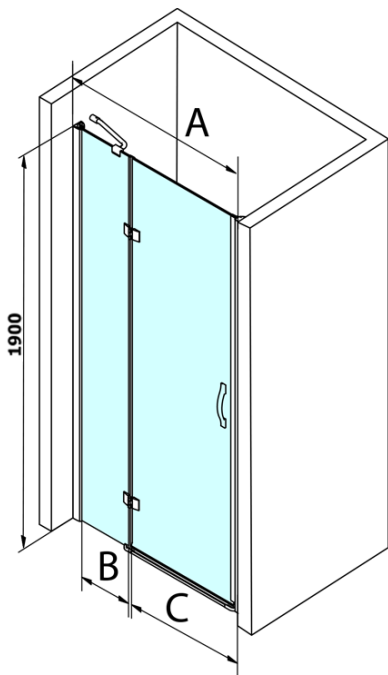

Order code: GL1280

Basic information

Brand: Gelco
Series: LEGRO

Size

Width: 800 mm
Height: 1900 mm

Properties

Profile colour: Chrome - polished aluminum
Shape: Alcove door
Type of opening: Single pivot door
Opening direction: Versatile
Opening width: 500 mm
Glass colour: TRANSPARENT glass
Glass finish: Coated glass
Glass thickness: 8 mm
Installation width from: 780 mm
Installation width up to: 820 mm
Properties: Frameless design
Weight / Piece: 29.0 kg
Packaging: 1 Piece
Warranty: 3 years

Spare parts

LEGRO set of vertical seals for 8mm glass, 1900mm (Order code: NDGL03)
LEGRO set of vertical seals for 6mm glass, 1900mm (Order code: NDGL06)
LEGRO set of magnetic seals for doors with a fixed wall, 1900mm (Order code: NDGL05)
LEGRO-ONE bottom seal for the flat glass 6mm, length 1000mm (Order code: NDGOL01)
Handle standard for LEGRO, SIGMA, AG and ONE screens, pair, chrome (Order code: NDGLMADLO)

Technical sheet

MODEL	A	B	C
GL1280	780-820	215	500
GL1290	880-920	215	600
GL1210	980-1020	315	600
GL1211	1080-1120	415	600
GL1212	1180-1220	515	600