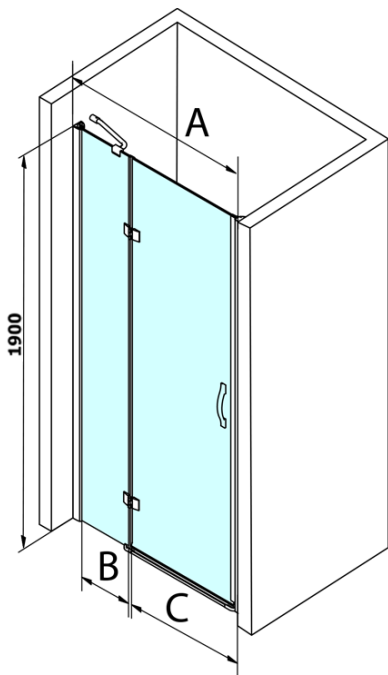

## Size

**Width:** 800 mm  
**Height:** 1900 mm

## Properties

**Profile colour:** Chrome - polished aluminum  
**Shape:** Alcove door  
**Type of opening:** Single pivot door  
**Opening direction:** Versatile  
**Opening width:** 500 mm  
**Glass colour:** TRANSPARENT glass  
**Glass finish:** Coated glass  
**Glass thickness:** 8 mm  
**Installation width from:** 780 mm  
**Installation width up to:** 820 mm  
**Properties:** Frameless design  
**Weight / Piece:** 29.0 kg  
**Packaging:** 1 Piece  
**Warranty:** 3 years

## Spare parts

Set of vertical seals between glass 8mm (Order code: NDGL03)

LEGRO set of vertical seals for 6mm glass, 1900mm (Order code: NDGL06)

LEGRO set of magnetic seals for doors with a fixed wall, 1900mm (Order code: NDGL05)

LEGRO-ONE bottom seal for the flat glass 6mm, length 1000mm (Order code: NDGOL01)

Handle standard for LEGRO, SIGMA, AG and ONE screens, pair, chrome (Order code: NDGLMADLO)

Technical sheet

MODEL	A	B	C
GL1280	780-820	215	500
GL1290	880-920	215	600
GL1210	980-1020	315	600
GL1211	1080-1120	415	600
GL1212	1180-1220	515	600