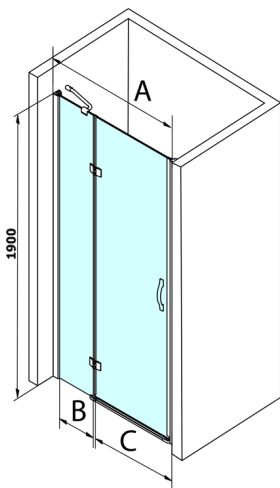

LEGRO Alcove Shower Door 800mm, clear glass

Order code: GL1280

Size

Width: 800 mm

Height: 1900 mm

Properties

Warranty: 3 years

Technical sheet

MODEL	A	B	C
GL1280	780-820	215	500
GL1290	880-920	215	600
GL1210	980-1020	315	600
GL1211	1080-1120	415	600
GL1212	1180-1220	515	600