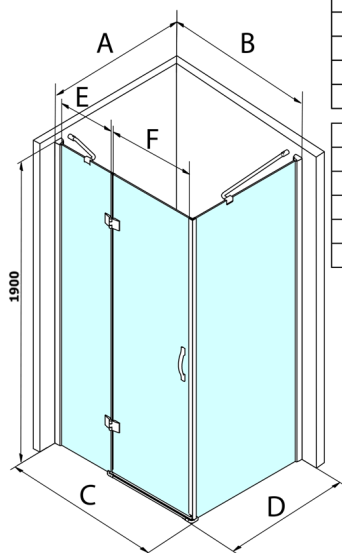

Technical sheet