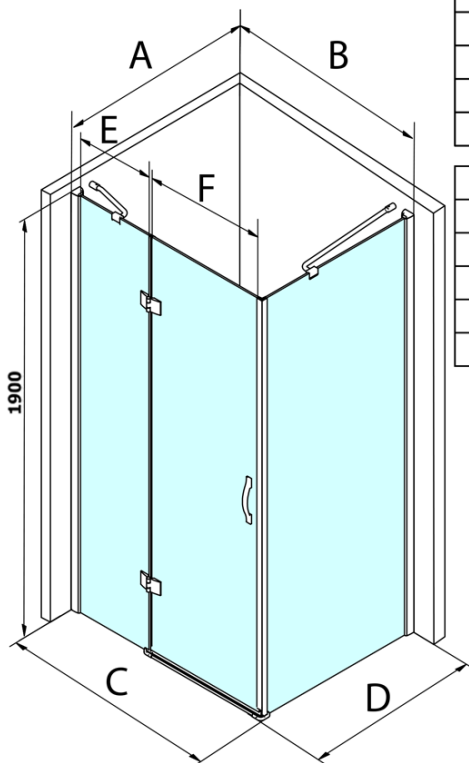

### Size

**Width:** 1200 mm  
**Height:** 1900 mm

### Properties

**Profile colour:** Chrome - polished aluminum  
**Type of opening:** Single pivot door  
**Glass colour:** TRANSPARENT glass  
**Glass finish:** Coated glass  
**Glass thickness:** 8 mm  
**Weight / Piece:** 43.0 kg  
**Packaging:** 1 Piece  
**Warranty:** 3 years

### Spare parts

Set of vertical seals between glass 8mm (Order code: NDGL03)

LEGRO set of vertical seals for 6mm glass, 1900mm (Order code: NDGL06)

LEGRO set of magnetic seals for doors with a fixed wall, 1900mm (Order code: NDGL05)

LEGRO-ONE bottom seal for the flat glass 6mm, length 1000mm (Order code: NDGOL01)

Handle standard for LEGRO, SIGMA, AG and ONE screens, pair, chrome (Order code: NDGLMADLO)

Technical sheet

MODEL	B	C	E	F
GL1190	875-895	880-900	220	600
GL1110	975-995	980-1000	320	600
GL1111	1075-1095	1080-1100	420	600
GL1112	1175-1195	1180-1200	520	600