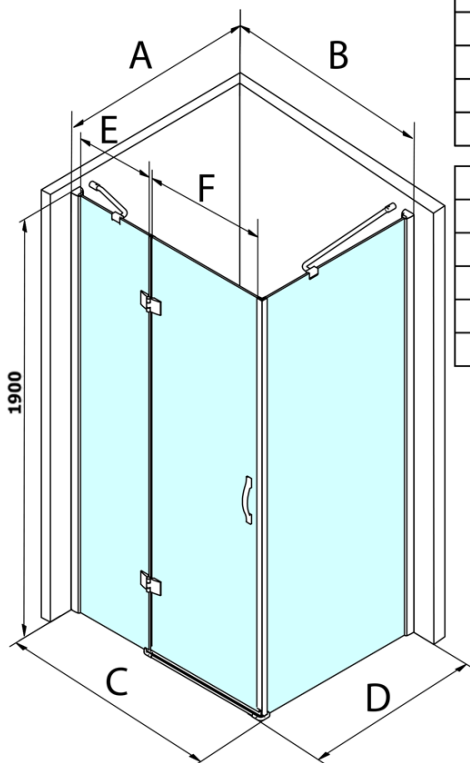

LEGRO Shower Door 1000mm, clear glass

Order code: GL1110

Basic information

Brand: Gelco
Series: LEGRO

Size

Width: 1000 mm
Height: 1900 mm

Properties

Profile colour: Chrome - polished aluminum
Type of opening: Single pivot door
Glass colour: TRANSPARENT glass
Glass finish: Coated glass
Glass thickness: 8 mm
Weight / Piece: 36.0 kg
Packaging: 1 Piece
Warranty: 3 years

Spare parts

Set of vertical seals between glass 8mm (Order code: NDGL03)

LEGRO set of vertical seals for 6mm glass, 1900mm (Order code: NDGL06)

LEGRO set of magnetic seals for doors with a fixed wall, 1900mm (Order code: NDGL05)

LEGRO-ONE bottom seal for the flat glass 6mm, length 1000mm (Order code: NDGOL01)

Handle standard for LEGRO, SIGMA, AG and ONE screens, pair, chrome (Order code: NDGLMADLO)

Technical sheet

| MODEL | B | C | E | F |
|--------|-----------|-----------|-----|-----|
| GL1190 | 875-895 | 880-900 | 220 | 600 |
| GL1110 | 975-995 | 980-1000 | 320 | 600 |
| GL1111 | 1075-1095 | 1080-1100 | 420 | 600 |
| GL1112 | 1175-1195 | 1180-1200 | 520 | 600 |