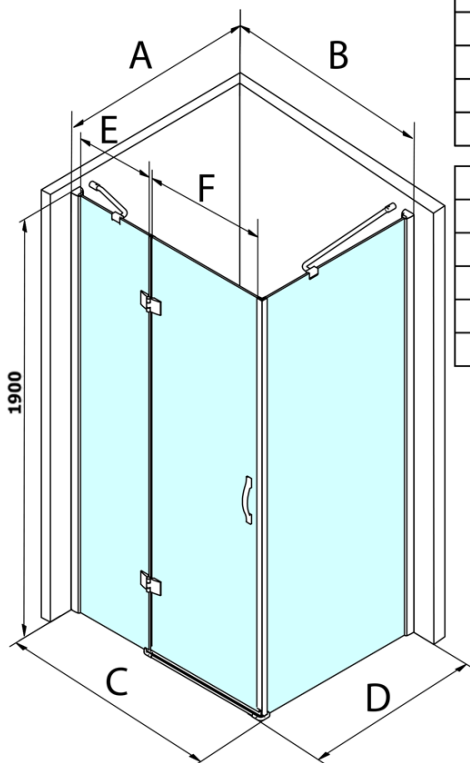

LEGRO Shower Door 1000mm, clear glass

Order code: GL1110

Basic information

Brand: Gelco
Series: LEGRO

Size

Width: 1000 mm
Height: 1900 mm

Properties

Profile colour: Chrome - polished aluminum
Type of opening: Single pivot door
Glass colour: TRANSPARENT glass
Glass finish: Coated glass
Glass thickness: 8 mm
Weight / Piece: 36.0 kg
Packaging: 1 Piece
Warranty: 3 years

Spare parts

LEGRO set of vertical seals for 8mm glass, 1900mm (Order code: NDGL03)

LEGRO set of vertical seals for 6mm glass, 1900mm (Order code: NDGL06)

LEGRO set of magnetic seals for doors with a fixed wall, 1900mm (Order code: NDGL05)

LEGRO-ONE bottom seal for the flat glass 6mm, length 1000mm (Order code: NDGOL01)

Handle standard for LEGRO, SIGMA, AG and ONE screens, pair, chrome (Order code: NDGLMADLO)

Technical sheet

MODEL	B	C	E	F
GL1190	875-895	880-900	220	600
GL1110	975-995	980-1000	320	600
GL1111	1075-1095	1080-1100	420	600
GL1112	1175-1195	1180-1200	520	600