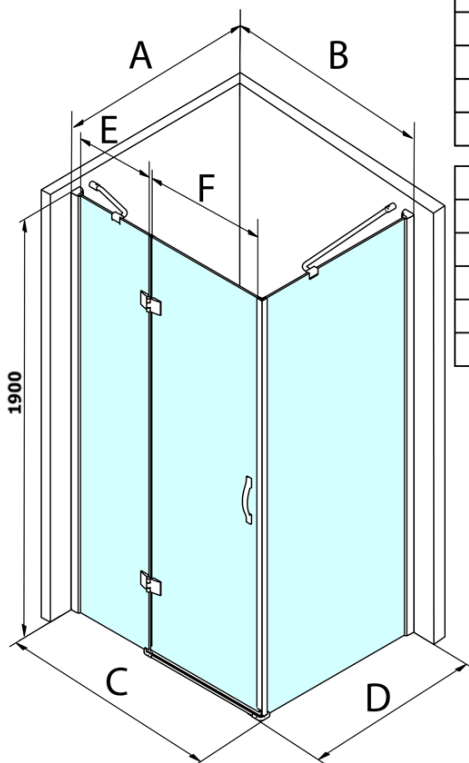

LEGRO Shower Door 900mm, clear glass

Order code: GL1190

Basic information

Brand: Gelco
Series: LEGRO

Size

Width: 900 mm
Height: 1900 mm

Properties

Profile colour: Chrome - polished aluminum
Type of opening: Single pivot door
Glass colour: TRANSPARENT glass
Glass finish: Coated glass
Glass thickness: 8 mm
Weight / Piece: 31.5 kg
Packaging: 1 Piece
Warranty: 3 years

Spare parts

LEGRO set of vertical seals for 8mm glass, 1900mm (Order code: NDGL03)

LEGRO set of vertical seals for 6mm glass, 1900mm (Order code: NDGL06)

LEGRO set of magnetic seals for doors with a fixed wall, 1900mm (Order code: NDGL05)

LEGRO-ONE bottom seal for the flat glass 6mm, length 1000mm (Order code: NDGOL01)

Handle standard for LEGRO, SIGMA, AG and ONE screens, pair, chrome (Order code: NDGLMADLO)

Technical sheet

MODEL	B	C	E	F
GL1190	875-895	880-900	220	600
GL1110	975-995	980-1000	320	600
GL1111	1075-1095	1080-1100	420	600
GL1112	1175-1195	1180-1200	520	600