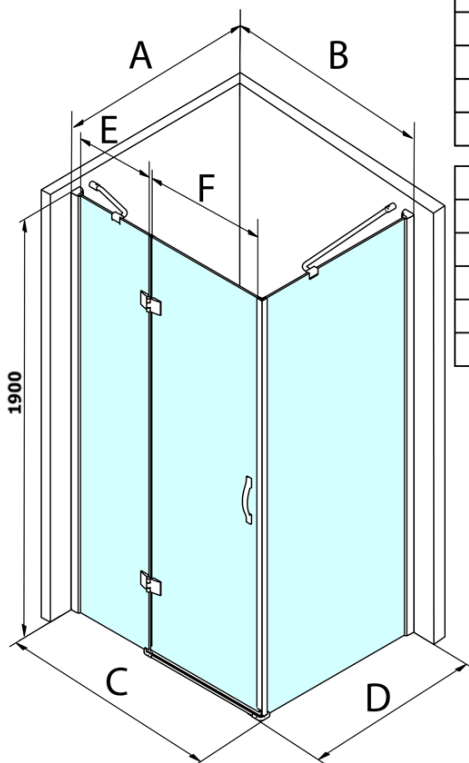

LEGRO Shower Door 900mm, clear glass

Order code: GL1190

Basic information

Brand: Gelco
Series: LEGRO

Size

Width: 900 mm
Height: 1900 mm

Properties

Profile colour: Chrome - polished aluminum
Type of opening: Single pivot door
Glass colour: TRANSPARENT glass
Glass finish: Coated glass
Glass thickness: 8 mm
Weight / Piece: 31.5 kg
Packaging: 1 Piece
Warranty: 3 years

Spare parts

Set of vertical seals between glass 8mm (Order code: NDGL03)

LEGRO set of vertical seals for 6mm glass, 1900mm (Order code: NDGL06)

LEGRO set of magnetic seals for doors with a fixed wall, 1900mm (Order code: NDGL05)

LEGRO-ONE bottom seal for the flat glass 6mm, length 1000mm (Order code: NDGOL01)

Handle standard for LEGRO, SIGMA, AG and ONE screens, pair, chrome (Order code: NDGLMADLO)

Technical sheet

MODEL	B	C	E	F
GL1190	875-895	880-900	220	600
GL1110	975-995	980-1000	320	600
GL1111	1075-1095	1080-1100	420	600
GL1112	1175-1195	1180-1200	520	600