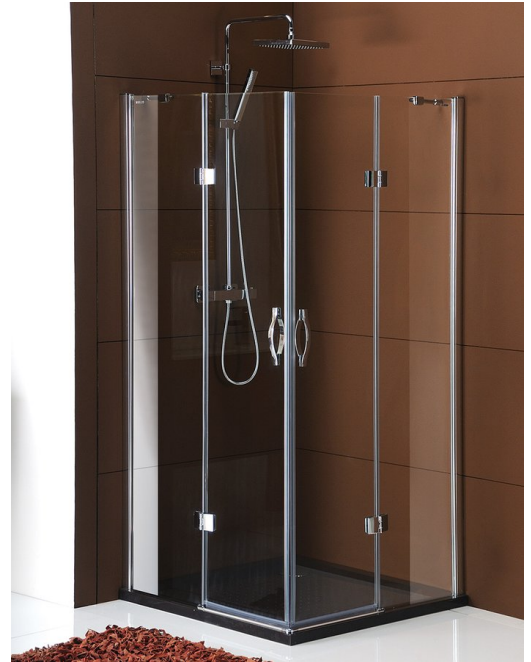

LEGRO Square Shower Enclosure 900x900mm, clear glass

Order code: GL2290

Size

Width: 900 mm
Height: 1900 mm
Depth: 900 mm

Properties

Warranty: 3 years

Technical sheet