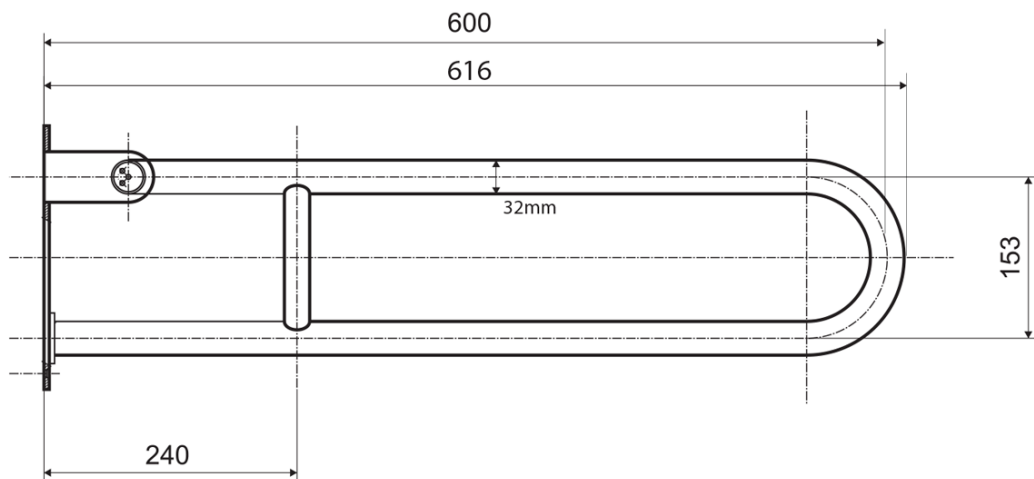

Technical sheet

brzda / brake / Bremse: