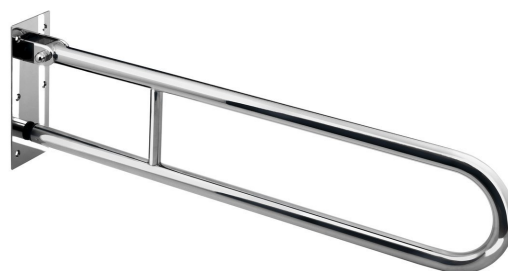

HANDICAP folding handle 600mm, polished stainless steel

Order code: XH516

Basic information

Brand: Sapho

Size

Width: 100 mm

Height: 250 mm

Depth: 616 mm

Properties

Colour: Stainless steel polished

Material: Stainless steel

Shape: Other

Type: Grab rail

Installation: Drilling

Load capacity: 120 kg

Weight / Piece: 2.35 kg

Packaging: 1 Piece

Warranty: 2 years