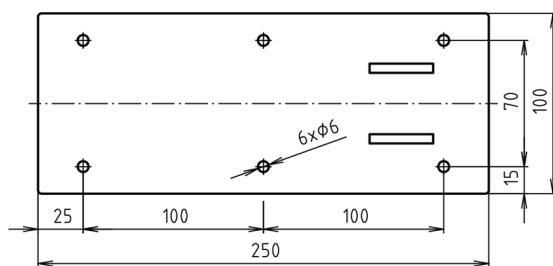

HANDICAP folding handle 600mm, white

Order code: XH516W

Size

Width: 100 mm
 Height: 250 mm
 Depth: 616 mm

Properties

Colour: White
 Material: Steel
 Warranty: 2 years

Technical sheet

brzda / brake / Bremse: