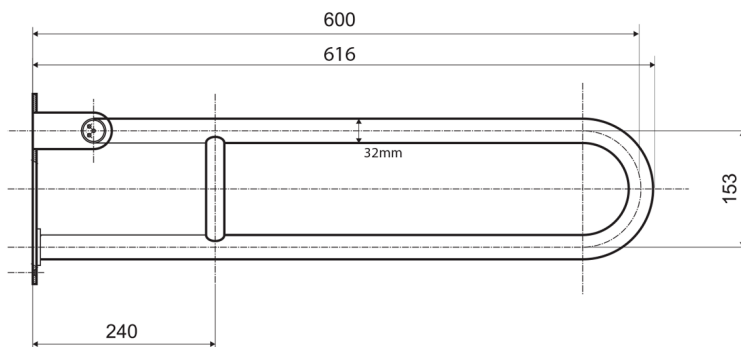

HANDICAP folding handle 600mm, white

Order code: XH516W

Size

Width: 100 mm
 Height: 250 mm
 Depth: 616 mm

Properties

Colour: White
 Material: Steel
 Warranty: 2 years

Technical sheet

brzda / brake / Bremse: