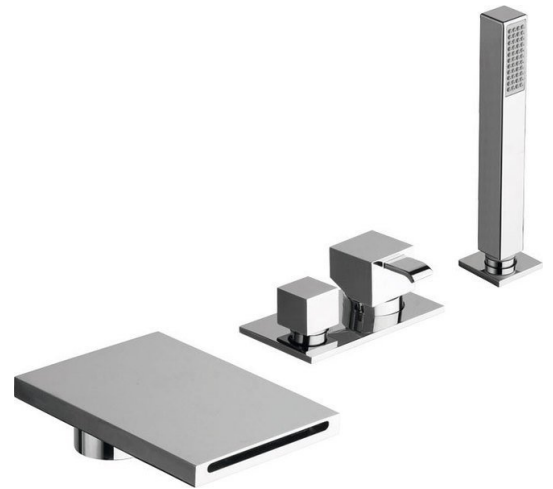

QM 3 Hole Deck Mounted Mixer Tap inc 'FOLLOW ME' Shower Handset, chrome

Order code: QM18051

Size

Width: 300 mm

Height: 195 mm

Depth: 170 mm

Properties

Colour: Chrome

Material: Brass

Warranty: 6 years